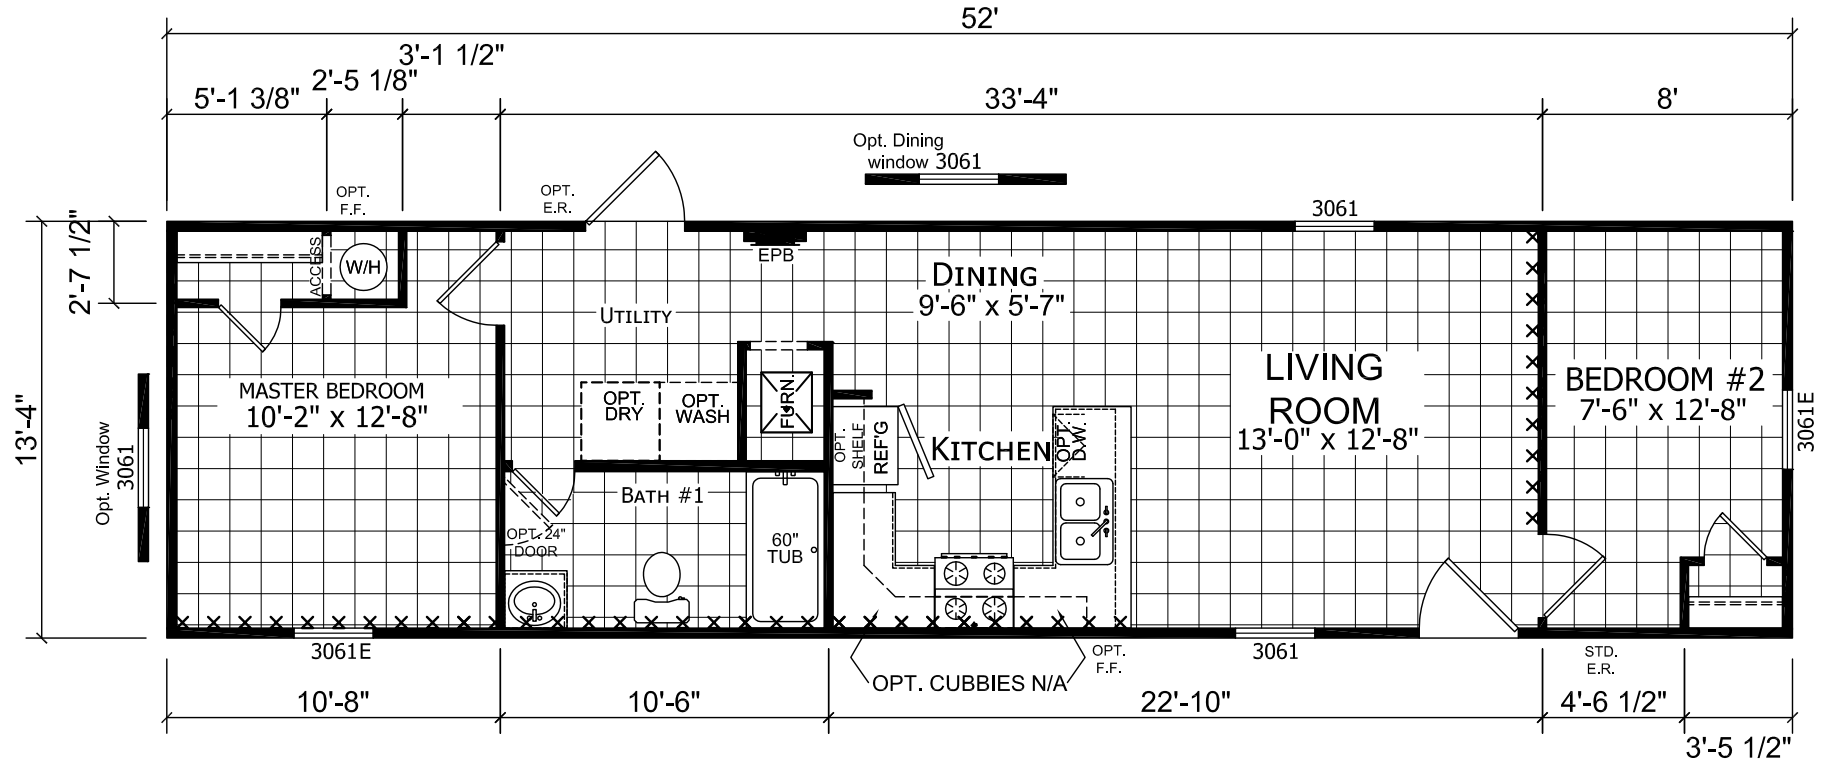

Clearwater

Fortune Edge II Single Section Series

Factory Expo

"Factory Direct Pricing" HOME CENTERS

2 Bedrooms, 1 Bath
Approx. 693 Sq. Ft.

Last Updated: 7-15-19

Factory Expo Home Centers
6855 West 700 South
Topeka, Indiana 46571