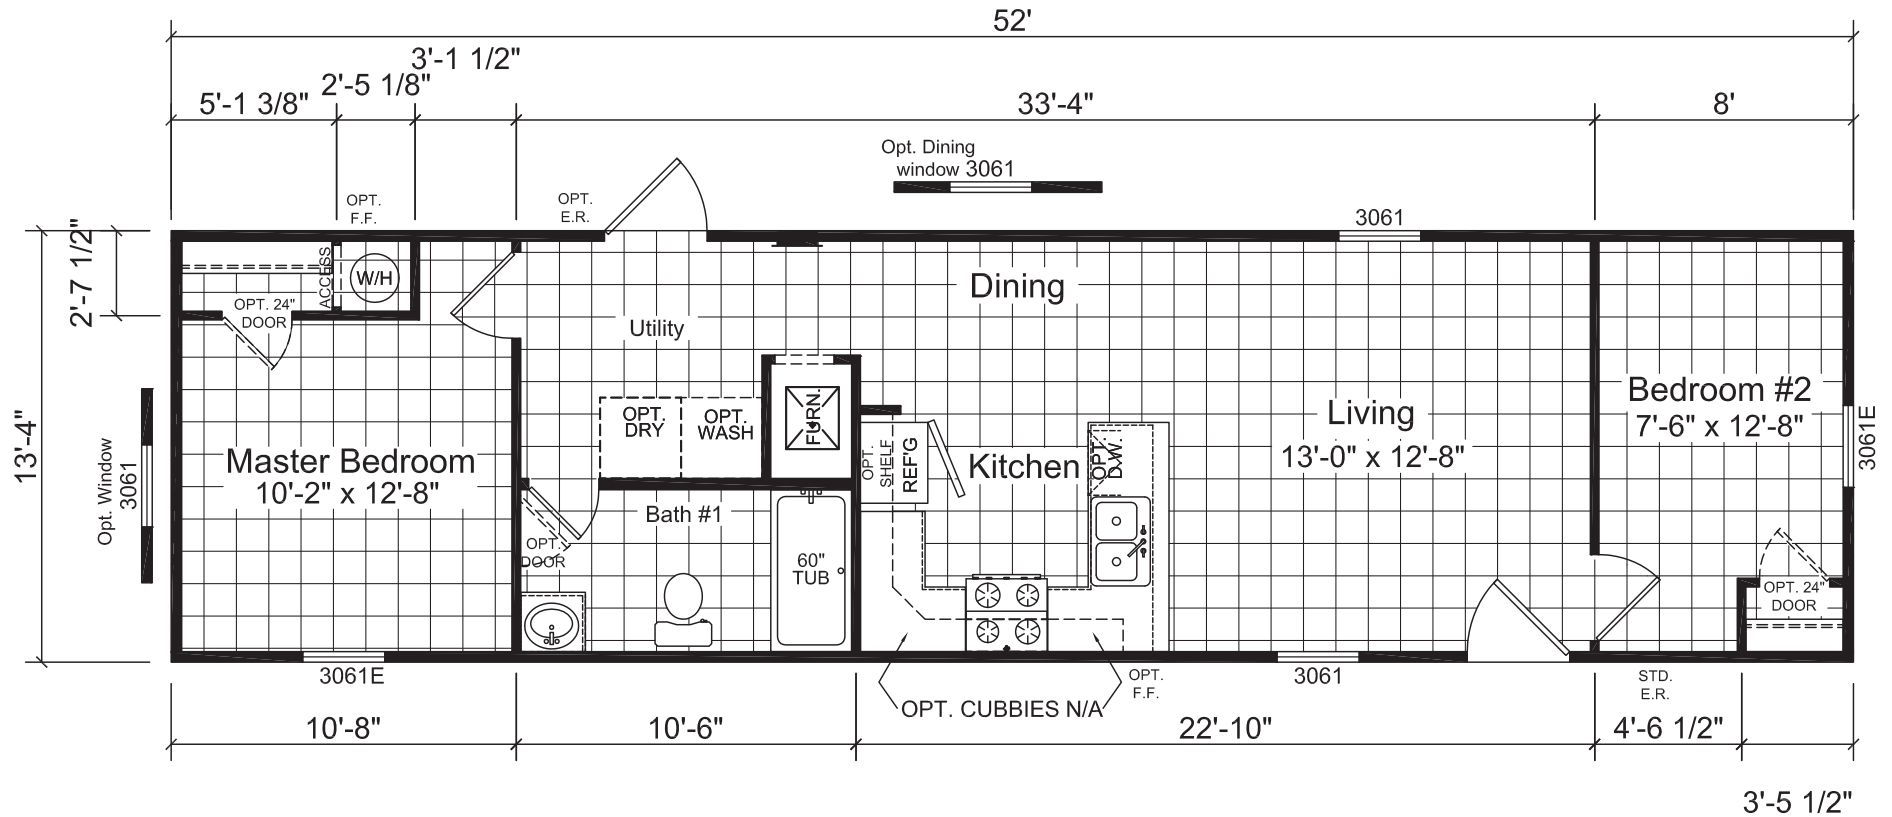

Clearwater

Fortune Edge II Single Section Series

Factory Expo
"Factory Direct Pricing" HOME CENTERS

2 Bedroom, 1 Bath
Approx. 693 Sq. Ft.

Last Updated: 6-27-16

Factory Expo Home Centers
6855 West 700 South
Topeka, Indiana 46571