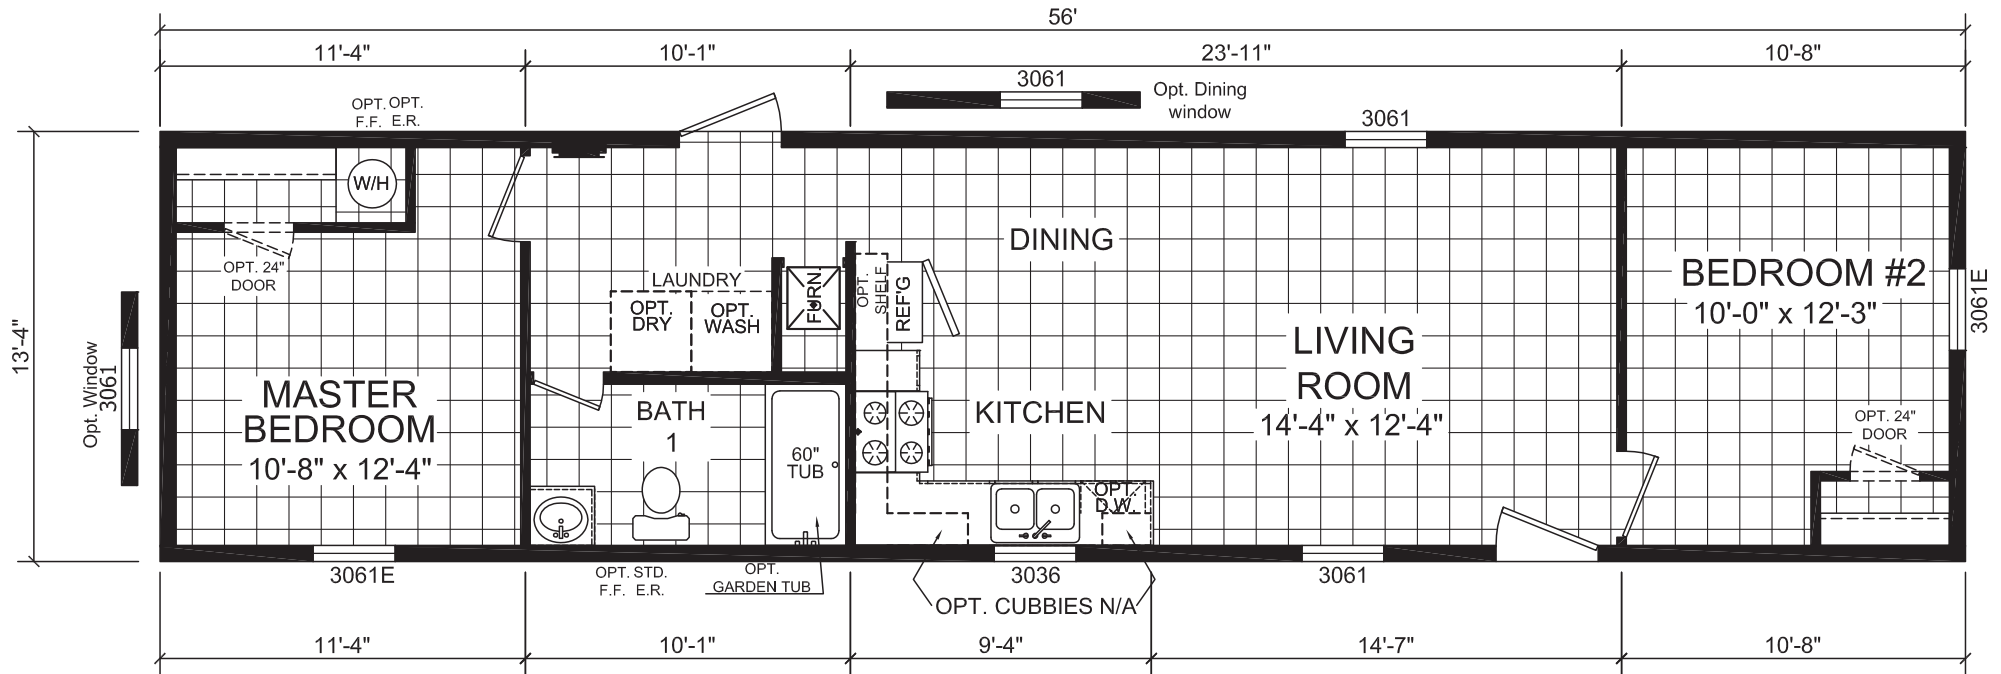

Cedar Ridge

Fortune Edge II Single Section Series

Factory Expo

"Factory Direct Pricing" HOME CENTERS

2 Bedroom, 1 Bath
Approx. 750 Sq. Ft.

Last Updated: 6-27-16

Factory Expo Home Centers
6855 West 700 South
Topeka, Indiana 46571