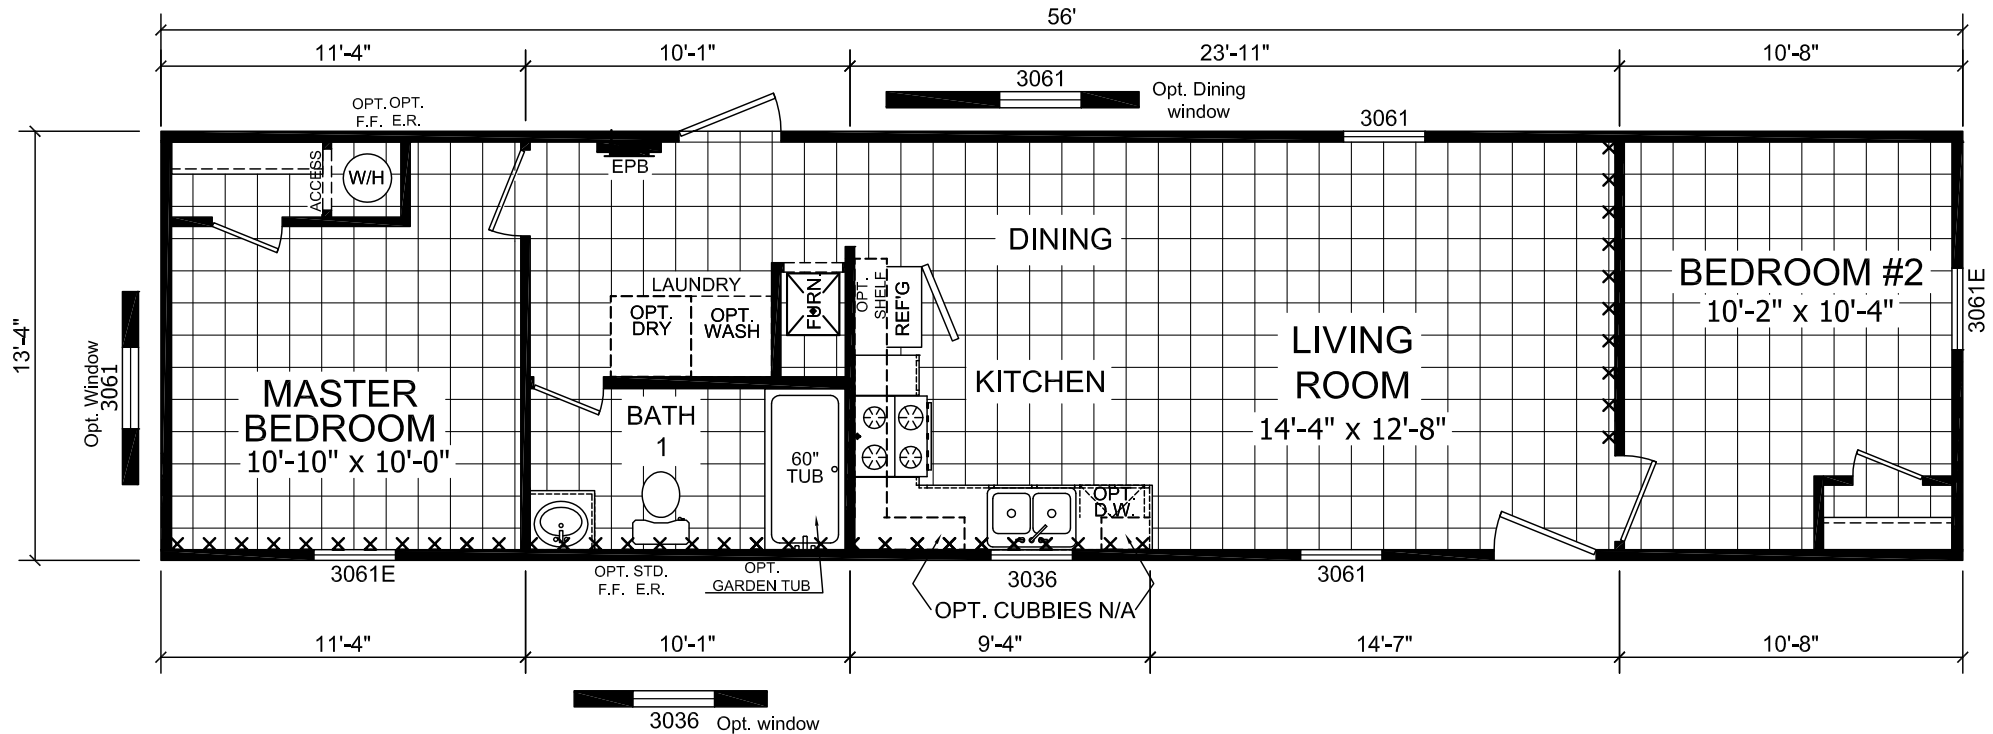

Cedar Ridge

Fortune Edge II Single Section Series

Factory Expo

"Factory Direct Pricing" HOME CENTERS

2 Bedrooms, 1 Bath
Approx. 750 Sq. Ft.

Last Updated: 7-15-19

Factory Expo Home Centers
6855 West 700 South
Topeka, Indiana 46571