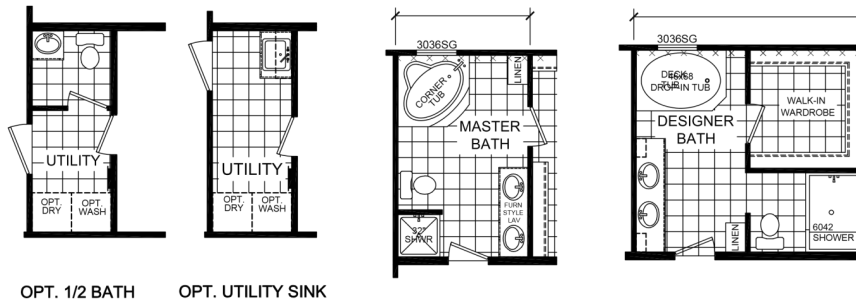

Westfield

Gold Star Multi-Section Series

Factory Expo

"Factory Direct Value" HOME CENTERS

3 Bedroom, 2 Bath
Approx. 1,608 Sq. Ft.

Last Updated: 5-27-15

Factory Expo Home Centers
6855 West 700 South
Topeka, Indiana 46571