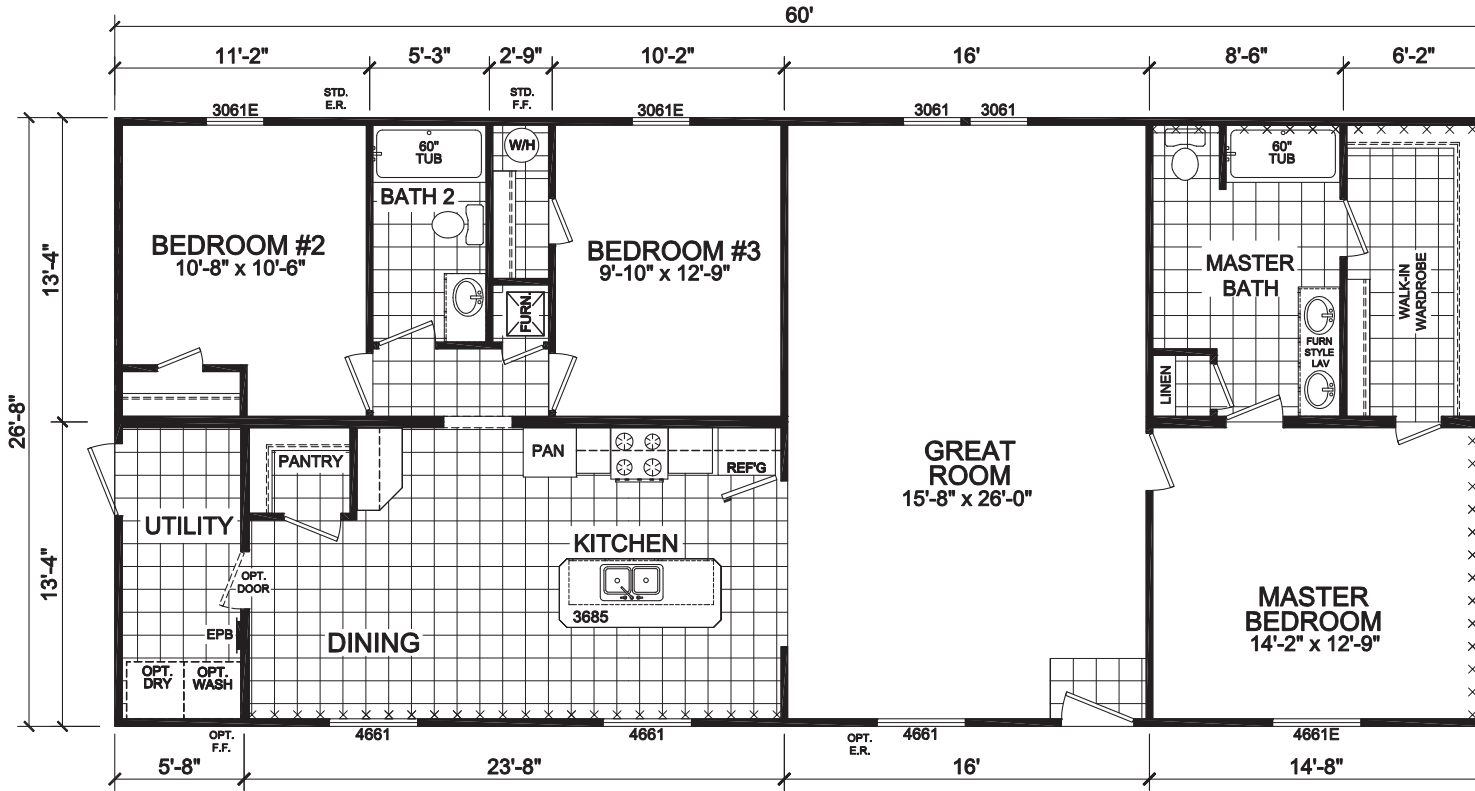

Westfield

Gold Star Multi-Section Series

Factory Expo

"Factory Direct Value" HOME CENTERS

3 Bedroom, 2 Bath
Approx. 1,608 Sq. Ft.

Last Updated: 5-27-15

Factory Expo Home Centers
6855 West 700 South
Topeka, Indiana 46571