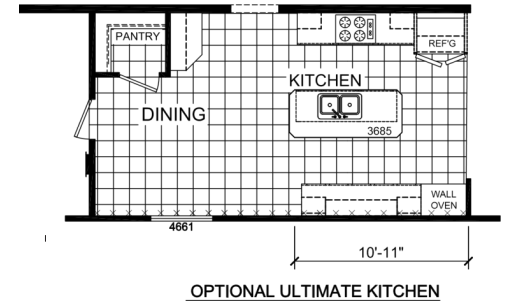

Westfield

Gold Star Multi-Section Series

Factory Expo

"Factory Direct Value" HOME CENTERS

3 Bedroom, 2 Bath
Approx. 1,608 Sq. Ft.

Last Updated: 5-27-15

Factory Expo Home Centers
6855 West 700 South
Topeka, Indiana 46571