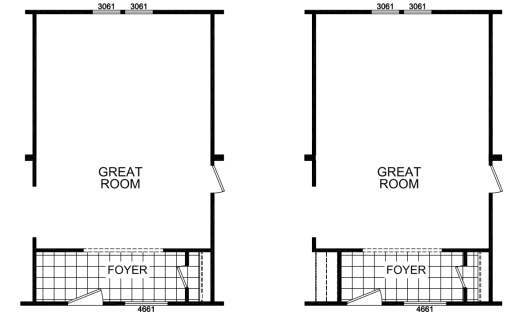

Westfield

Gold Star Multi-Section Series

Factory Expo

"Factory Direct Value" HOME CENTERS

3 Bedroom, 2 Bath
Approx. 1,608 Sq. Ft.

Last Updated: 5-27-15

Factory Expo Home Centers
6855 West 700 South
Topeka, Indiana 46571