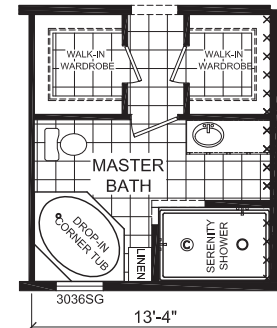

# Factory Expo

"Factory Direct Pricing" HOME CENTERS

4 Bedroom, 3 Bath  
Approx. 2,305 Sq. Ft.

Last Updated: 3-18-20

OPT. SERENITY SHOWER

OPT. MASTER BATH

OPT. 1/2 BATH

OPT. UTILITY SINK

OPT. GLAMOUR BATH<sup>8</sup>

OPT. DESIGNER BATH

OPTIONAL ULTIMATE KITCHEN

Factory Expo Home Centers  
6855 West 700 South  
Topeka, Indiana 46571

I authorize Factory Expo to build my house, per this plan.  
X \_\_\_\_\_  
Customer Signature/Date