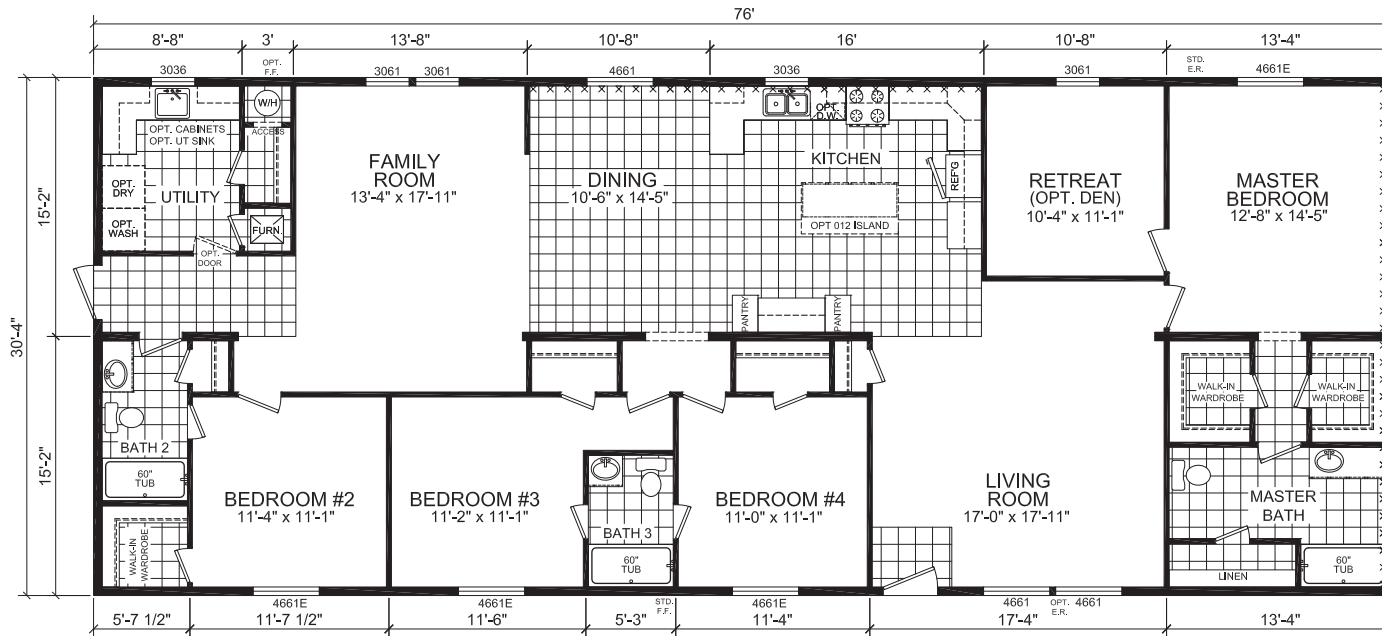

# Factory Expo

"Factory Direct Pricing" HOME CENTERS

4 Bedroom, 3 Bath  
Approx. 2,305 Sq. Ft.

Last Updated: 3-18-20

OPT. SERENITY SHOWER

OPT. MASTER BATH

OPT. 1/2 BATH

OPT. UTILITY SINK

OPT. GLAMOUR BATH<sup>8</sup>

OPT. DESIGNER BATH

OPTIONAL ULTIMATE KITCHEN

Factory Expo Home Centers  
6855 West 700 South  
Topeka, Indiana 46571

I authorize Factory Expo to build my house, per this plan.  
X \_\_\_\_\_  
Customer Signature/Date