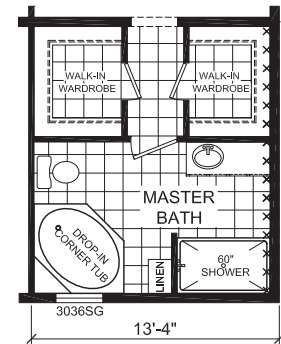

# Factory Expo

"Factory Direct Pricing" HOME CENTERS

4 Bedroom, 3 Bath  
Approx. 2,305 Sq. Ft.

Last Updated: 3-18-20

OPT. SERENITY SHOWER

OPT. MASTER BATH

OPT. 1/2 BATH

OPT. UTILITY SINK

OPT. GLAMOUR BATH<sup>8</sup>

OPT. DESIGNER BATH

OPTIONAL ULTIMATE KITCHEN

Factory Expo Home Centers  
6855 West 700 South  
Topeka, Indiana 46571

I authorize Factory Expo to build my house, per this plan.  
X \_\_\_\_\_  
Customer Signature/Date