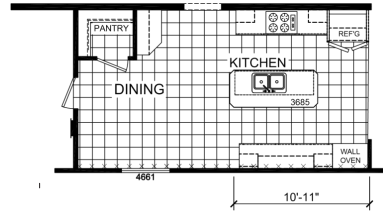

# Factory Expo

"Factory Direct Pricing" HOME CENTERS

4 Bedroom, 3 Bath  
Approx. 2,305 Sq. Ft.

Last Updated: 3-18-20

OPT. SERENITY SHOWER

OPT. MASTER BATH

OPT. 1/2 BATH

OPT. UTILITY SINK

OPT. GLAMOUR BATH<sup>8</sup>

OPT. DESIGNER BATH

OPTIONAL ULTIMATE KITCHEN

Factory Expo Home Centers  
6855 West 700 South  
Topeka, Indiana 46571

I authorize Factory Expo to build my house, per this plan.  
X \_\_\_\_\_  
Customer Signature/Date