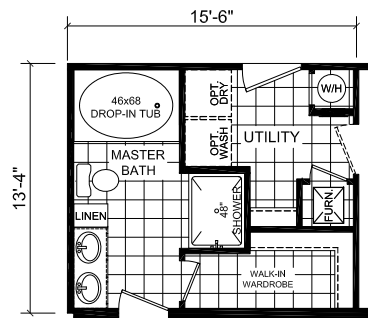

# Factory Expo

"Factory Direct Value" HOME CENTERS

3 Bedroom, 2 Bath  
Approx. 1,386 Sq. Ft.

Last Updated: 4-23-15

OPTIONAL GLAMOUR BATH

Factory Expo Home Centers  
6855 West 700 South  
Topeka, Indiana 46571