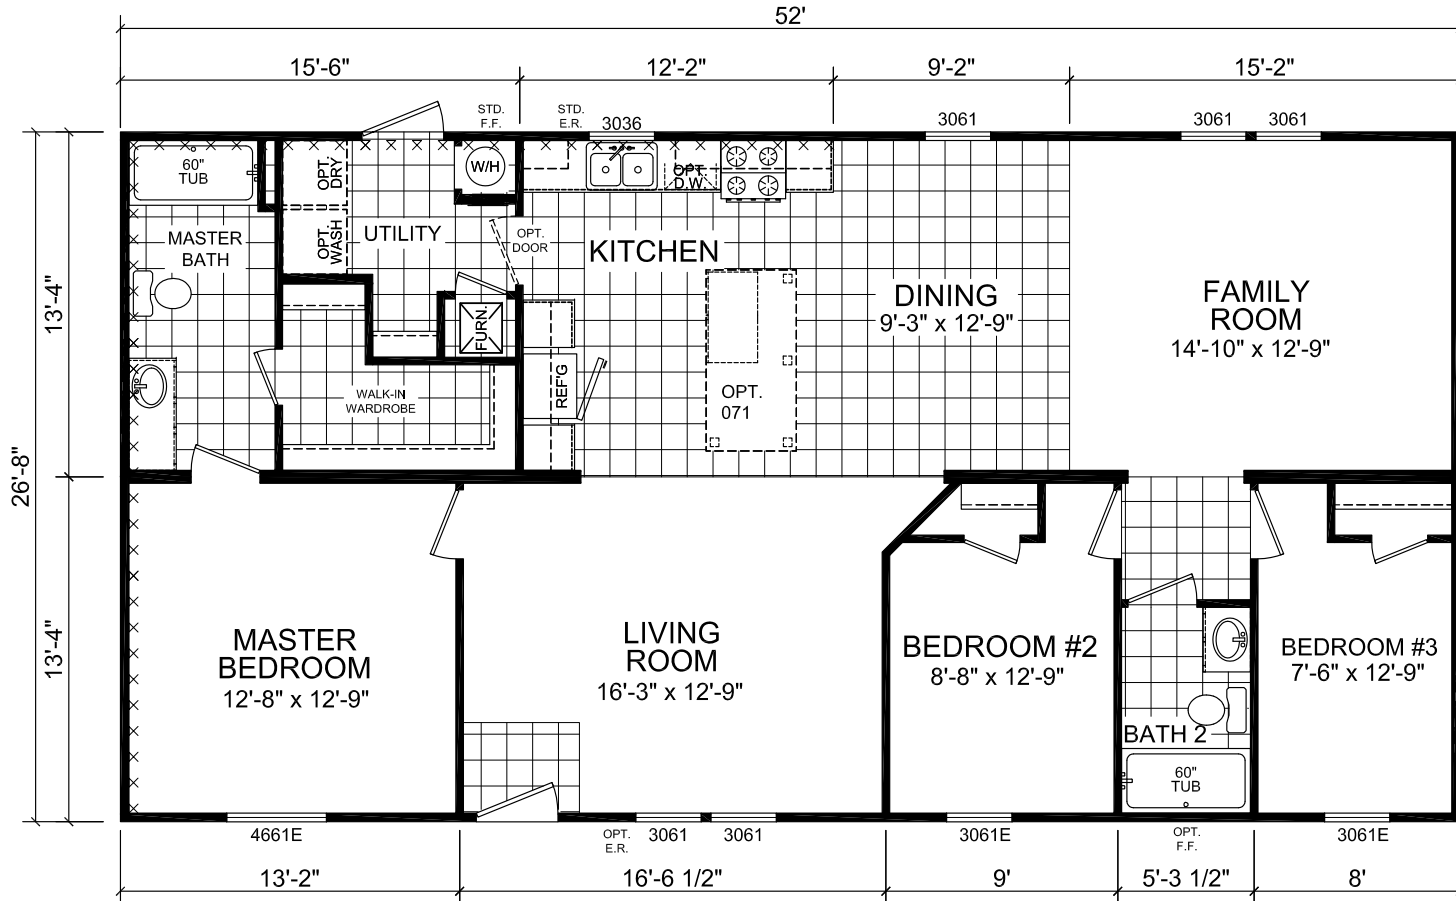

# Factory Expo

"Factory Direct Value" HOME CENTERS

3 Bedroom, 2 Bath  
Approx. 1,386 Sq. Ft.

Last Updated: 4-23-15

OPTIONAL GLAMOUR BATH

Factory Expo Home Centers  
6855 West 700 South  
Topeka, Indiana 46571