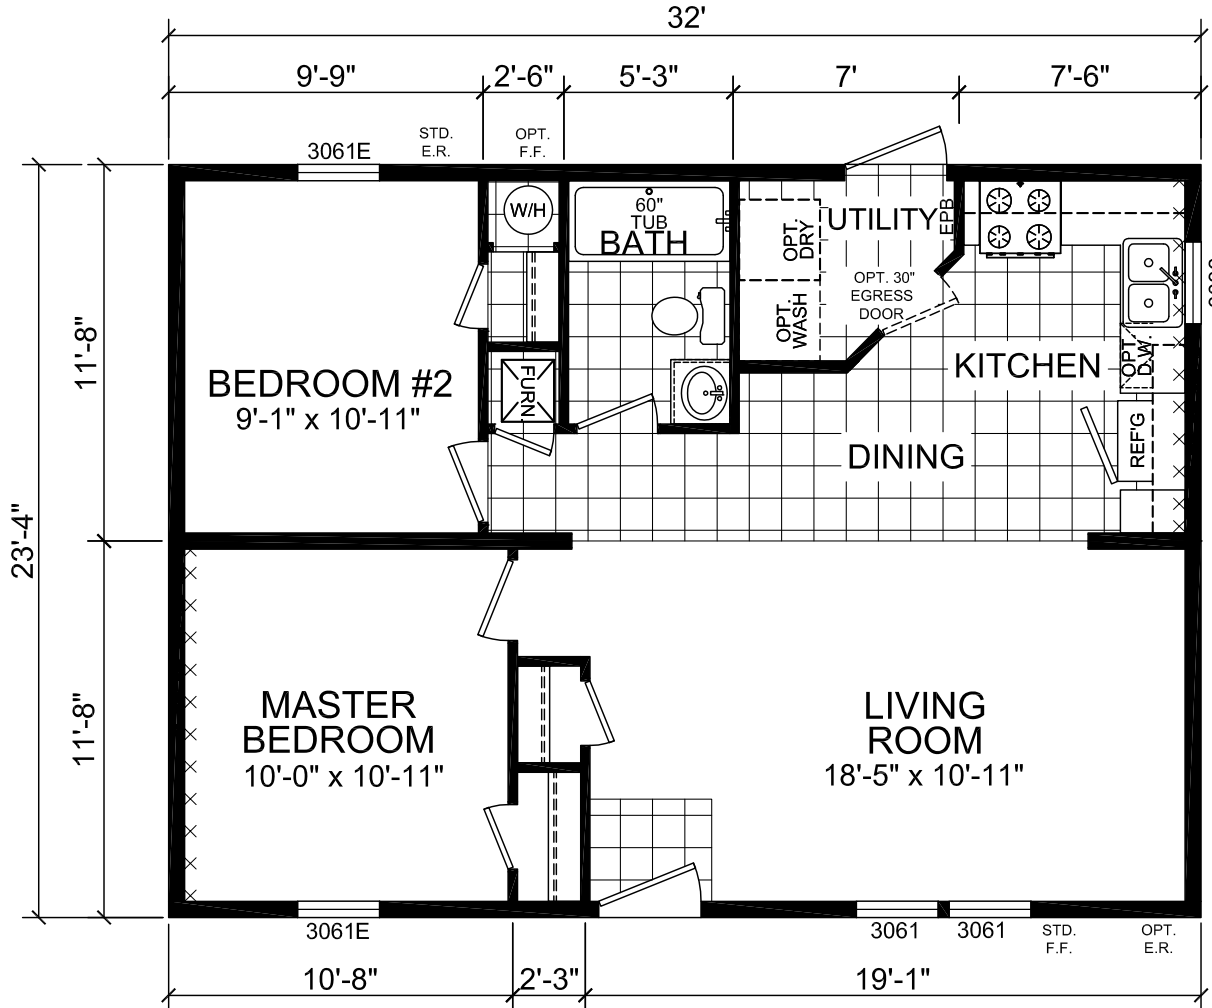

Washington

Gold Star Multi-Section Series

Factory Expo
 "Factory Direct Value" HOME CENTERS

2 Bedroom, 1 Bath
Approx. 747 Sq. Ft.

Last Updated: 9-27-17

Factory Expo Home Centers
 6855 West 700 South
 Topeka, Indiana 46571