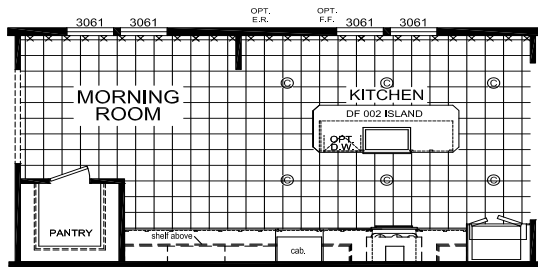

Warrington

Gold Star Multi-Section Series

Factory Expo

"Factory Direct Pricing" HOME CENTERS

3 Bedroom, 2 Bath
Approx. 2,305 Sq. Ft.

Last Updated: 12-4-19

OPT. UTILITY SINK

OPT. UTILITY ROOM

OPT. MASTER BATH

OPT. ULTIMATE KITCHEN #2

OPT. ULTIMATE KITCHEN

I authorize Factory Expo to build my house, per this plan.
X _____
Customer Signature/Date

Factory Expo Home Centers
6855 West 700 South
Topeka, Indiana 46571