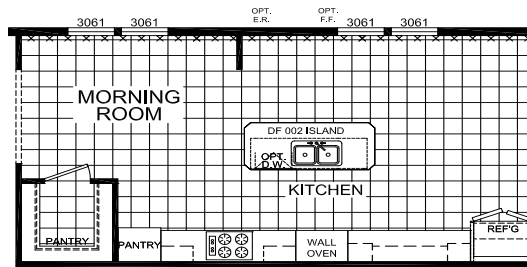

Warrington

Gold Star Multi-Section Series

Factory Expo

"Factory Direct Pricing" HOME CENTERS

3 Bedroom, 2 Bath
Approx. 2,305 Sq. Ft.

Last Updated: 12-4-19

OPT. UTILITY SINK

OPT. UTILITY ROOM

OPT. MASTER BATH

OPT. ULTIMATE KITCHEN #2

OPT. ULTIMATE KITCHEN

I authorize Factory Expo to build my house, per this plan.
X _____
Customer Signature/Date

Factory Expo Home Centers
6855 West 700 South
Topeka, Indiana 46571