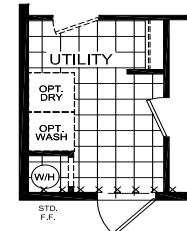

Warrington

Gold Star Multi-Section Series

Factory Expo

"Factory Direct Pricing" HOME CENTERS

3 Bedroom, 2 Bath
Approx. 2,305 Sq. Ft.

Last Updated: 12-4-19

OPT. UTILITY SINK

OPT. UTILITY ROOM

OPT. MASTER BATH

OPT. ULTIMATE KITCHEN #2

OPT. ULTIMATE KITCHEN

I authorize Factory Expo to build my house, per this plan.
X _____
Customer Signature/Date

Factory Expo Home Centers
6855 West 700 South
Topeka, Indiana 46571