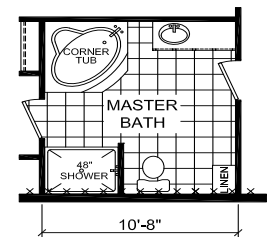

Warrington

Gold Star Multi-Section Series

Factory Expo

"Factory Direct Pricing" HOME CENTERS

3 Bedroom, 2 Bath
Approx. 2,305 Sq. Ft.

Last Updated: 12-4-19

OPT. UTILITY SINK

OPT. UTILITY ROOM

OPT. MASTER BATH

OPT. ULTIMATE KITCHEN #2

OPT. ULTIMATE KITCHEN

I authorize Factory Expo to build my house, per this plan.
X _____
Customer Signature/Date

Factory Expo Home Centers
6855 West 700 South
Topeka, Indiana 46571