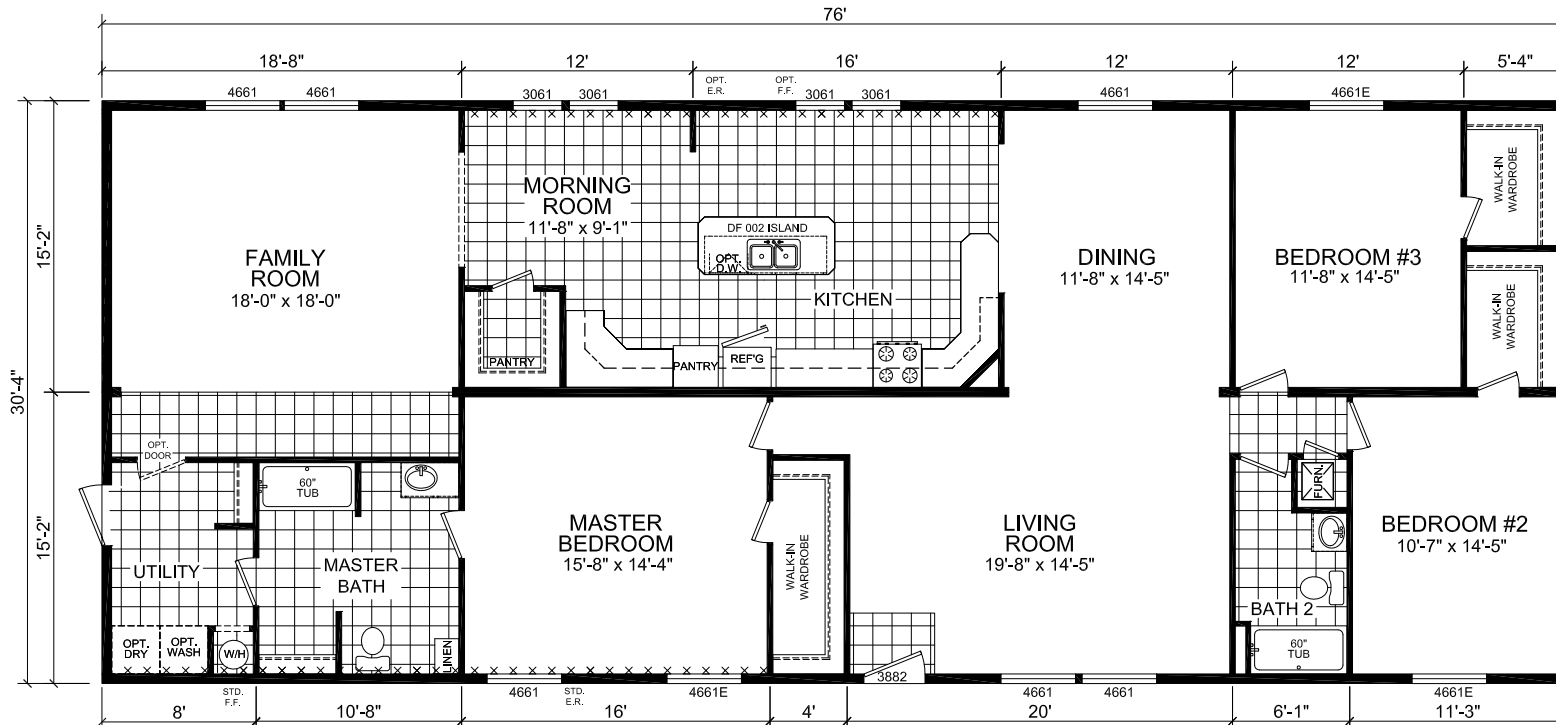

Warrington

Gold Star Multi-Section Series

Factory Expo

"Factory Direct Pricing" HOME CENTERS

3 Bedroom, 2 Bath
Approx. 2,305 Sq. Ft.

Last Updated: 12-4-19

OPT. UTILITY SINK

OPT. UTILITY ROOM

OPT. MASTER BATH

OPT. ULTIMATE KITCHEN #2

OPT. ULTIMATE KITCHEN

I authorize Factory Expo to build my house, per this plan.
X _____
Customer Signature/Date

Factory Expo Home Centers
6855 West 700 South
Topeka, Indiana 46571