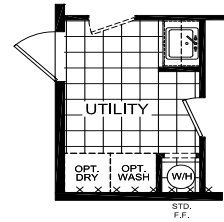

Warrington

Gold Star Multi-Section Series

Factory Expo

"Factory Direct Pricing" HOME CENTERS

3 Bedroom, 2 Bath
Approx. 2,305 Sq. Ft.

Last Updated: 12-4-19

OPT. UTILITY SINK

OPT. UTILITY ROOM

OPT. MASTER BATH

OPT. ULTIMATE KITCHEN #2

OPT. ULTIMATE KITCHEN

I authorize Factory Expo to build my house, per this plan.
X _____
Customer Signature/Date

Factory Expo Home Centers
6855 West 700 South
Topeka, Indiana 46571