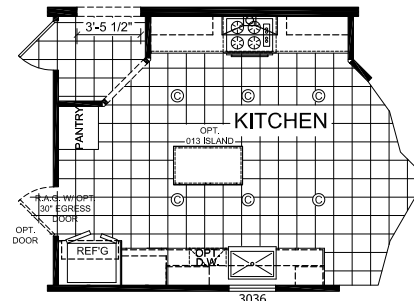

Waldorf

Gold Star Multi-Section Series

Factory Expo

"Factory Direct Pricing" HOME CENTERS

3 Bedroom, 2 Bath
Approx. 1,819 Sq. Ft.

Last Updated: 12-4-19

OPTIONAL DESIGNER BATH

OPTIONAL SERENITY BATH

OPTIONAL ULTIMATE KITCHEN

OPTIONAL ULTIMATE KITCHEN #2

Factory Expo Home Centers
6855 West 700 South
Topeka, Indiana 46571

I authorize Factory Expo to build my house, per this plan.
X _____
Customer Signature/Date