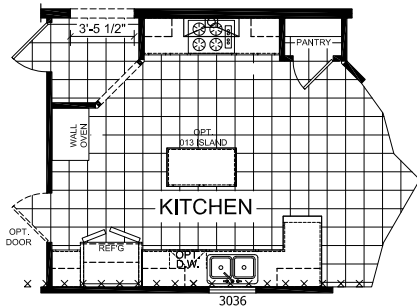

Waldorf

Gold Star Multi-Section Series

Factory Expo

"Factory Direct Pricing" HOME CENTERS

3 Bedroom, 2 Bath
Approx. 1,819 Sq. Ft.

Last Updated: 12-4-19

OPTIONAL DESIGNER BATH

OPTIONAL SERENITY BATH

OPTIONAL ULTIMATE KITCHEN

OPTIONAL ULTIMATE KITCHEN #2

Factory Expo Home Centers
6855 West 700 South
Topeka, Indiana 46571

I authorize Factory Expo to build my house, per this plan.
X _____
Customer Signature/Date