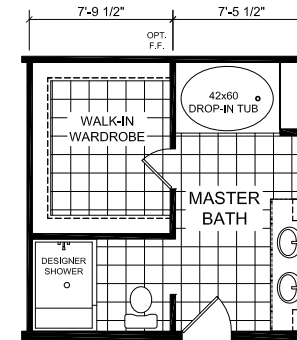

Waldorf

Gold Star Multi-Section Series

Factory Expo

"Factory Direct Pricing" HOME CENTERS

3 Bedroom, 2 Bath
Approx. 1,819 Sq. Ft.

Last Updated: 12-4-19

OPTIONAL DESIGNER BATH

OPTIONAL SERENITY BATH

OPTIONAL ULTIMATE KITCHEN

OPTIONAL ULTIMATE KITCHEN #2

Factory Expo Home Centers
6855 West 700 South
Topeka, Indiana 46571

I authorize Factory Expo to build my house, per this plan.
X _____
Customer Signature/Date