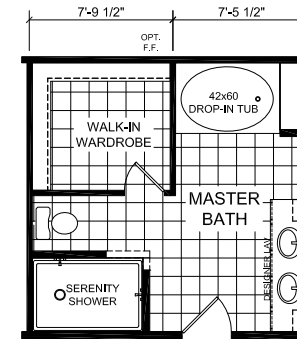

Waldorf

Gold Star Multi-Section Series

Factory Expo

"Factory Direct Pricing" HOME CENTERS

3 Bedroom, 2 Bath
Approx. 1,819 Sq. Ft.

Last Updated: 12-4-19

OPTIONAL DESIGNER BATH

OPTIONAL SERENITY BATH