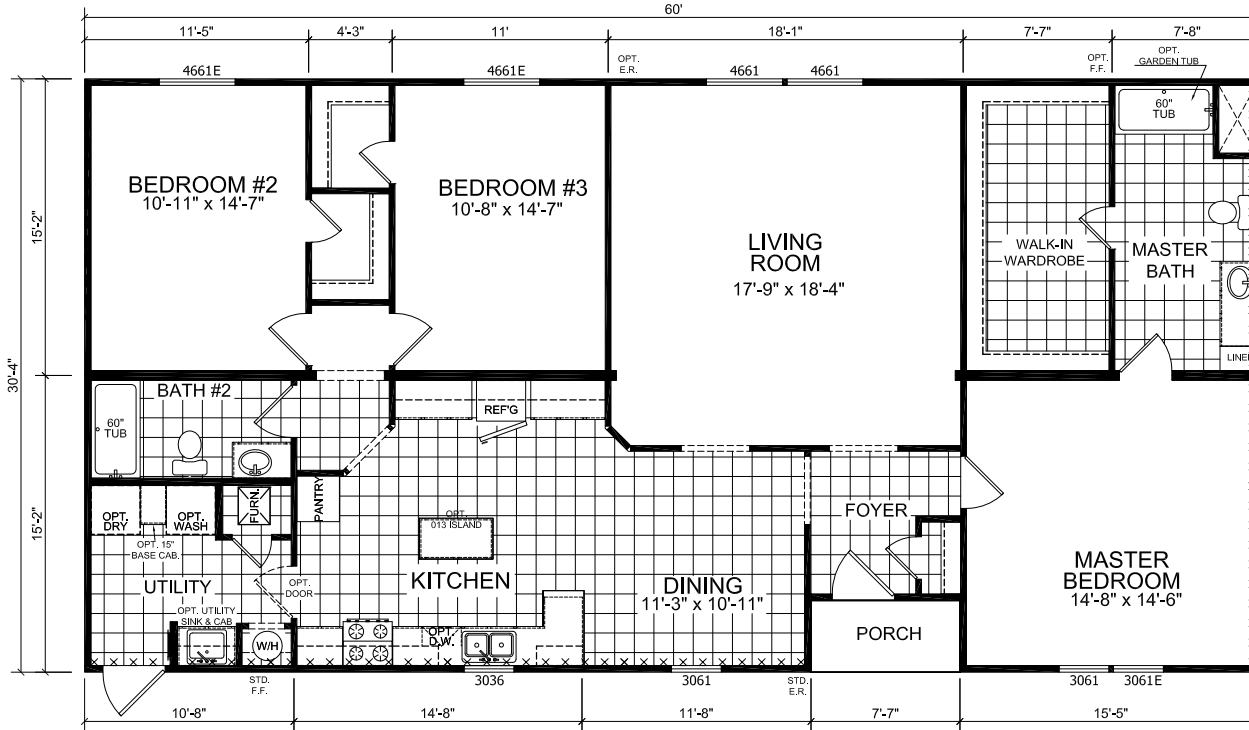

Waldorf

Gold Star Multi-Section Series

Factory Expo

"Factory Direct Pricing" HOME CENTERS

3 Bedroom, 2 Bath
Approx. 1,819 Sq. Ft.

Last Updated: 12-4-19

OPTIONAL DESIGNER BATH

OPTIONAL SERENITY BATH

OPTIONAL ULTIMATE KITCHEN

OPTIONAL ULTIMATE KITCHEN #2

Factory Expo Home Centers
6855 West 700 South
Topeka, Indiana 46571

I authorize Factory Expo to build my house, per this plan.
X _____
Customer Signature/Date