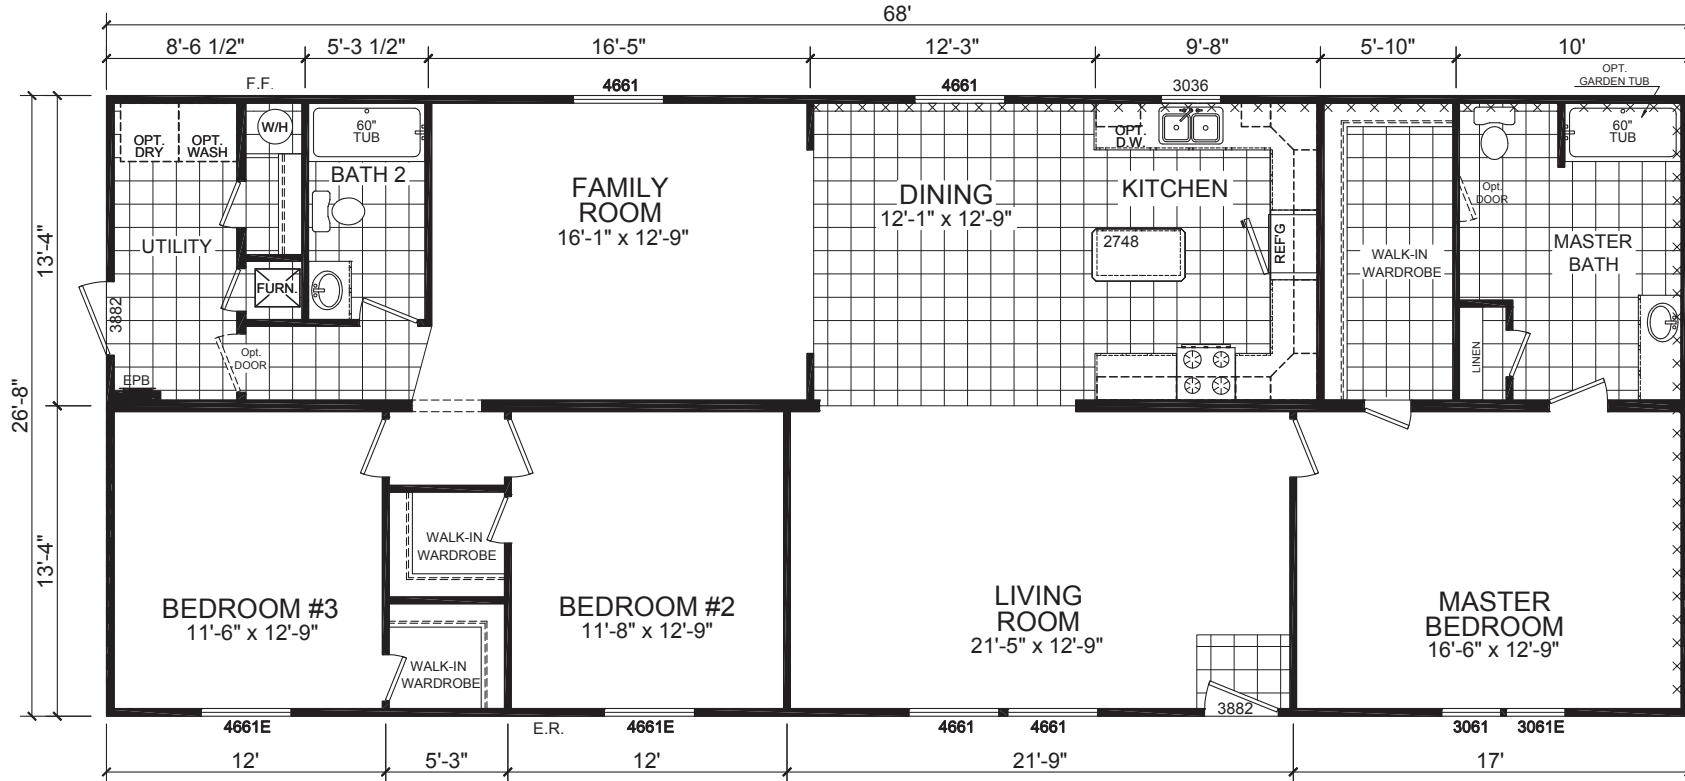

# Vanderburgh

Gold Star Multi-Section Series

# Factory Expo

"Factory Direct Value" HOME CENTERS

3 Bedroom, 2 Bath  
Approx. 1,813 Sq. Ft.

Last Updated: 8-16-16

OPTIONAL 4th BEDROOM

OPTIONAL KITCHEN  
(8' FLAT ONLY)

OPTIONAL MASTER BA

Factory Expo Home Centers  
6855 West 700 South  
Topeka, Indiana 46571