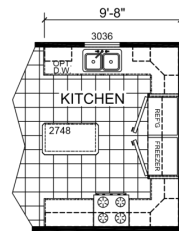

# Factory Expo

"Factory Direct Value" HOME CENTERS

3 Bedroom, 2 Bath  
Approx. 1,813 Sq. Ft.

Last Updated: 8-16-16

OPTIONAL 4th BEDROOM

OPTIONAL KITCHEN  
(8' FLAT ONLY)

OPTIONAL MASTER BA

Factory Expo Home Centers  
6855 West 700 South  
Topeka, Indiana 46571