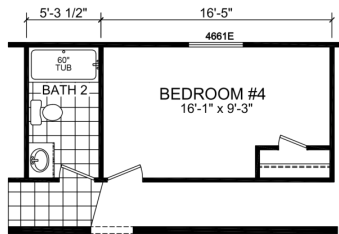

# Factory Expo

"Factory Direct Value" HOME CENTERS

3 Bedroom, 2 Bath  
Approx. 1,813 Sq. Ft.

Last Updated: 8-16-16

OPTIONAL 4th BEDROOM

OPTIONAL KITCHEN  
(8' FLAT ONLY)

OPTIONAL MASTER BA

Factory Expo Home Centers  
6855 West 700 South  
Topeka, Indiana 46571