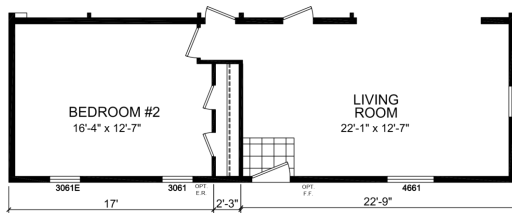

St. John

Gold Star Multi-Section Series

Factory Expo

"Factory Direct Value" HOME CENTERS

3 Bedroom, 2 Bath
Approx. 1,120 Sq. Ft.

Last Updated: 5-27-15

Factory Expo Home Centers
6855 West 700 South
Topeka, Indiana 46571