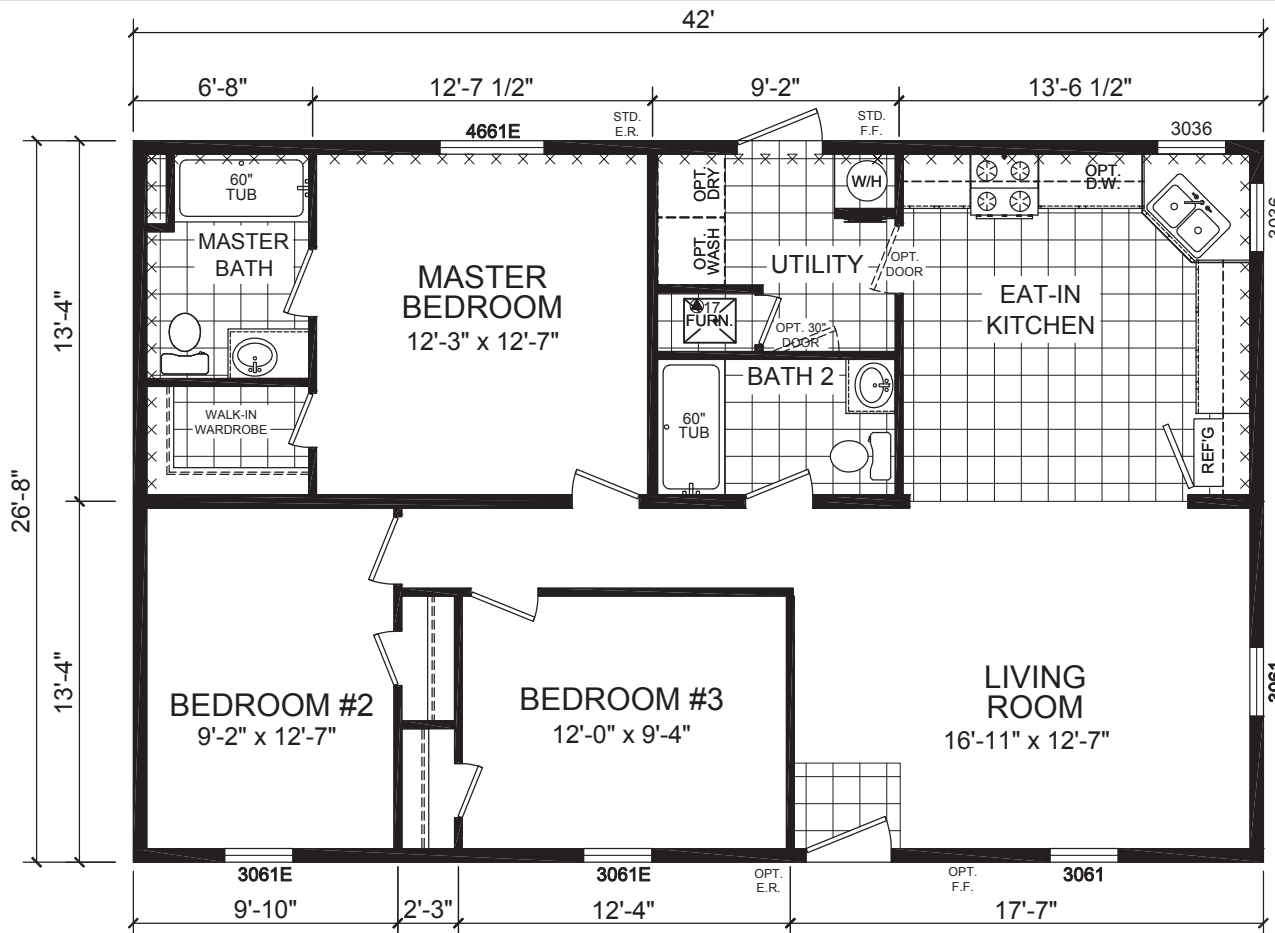

St. John

Gold Star Multi-Section Series

Factory Expo

"Factory Direct Value" HOME CENTERS

3 Bedroom, 2 Bath
Approx. 1,120 Sq. Ft.

Last Updated: 5-27-15

Factory Expo Home Centers
6855 West 700 South
Topeka, Indiana 46571