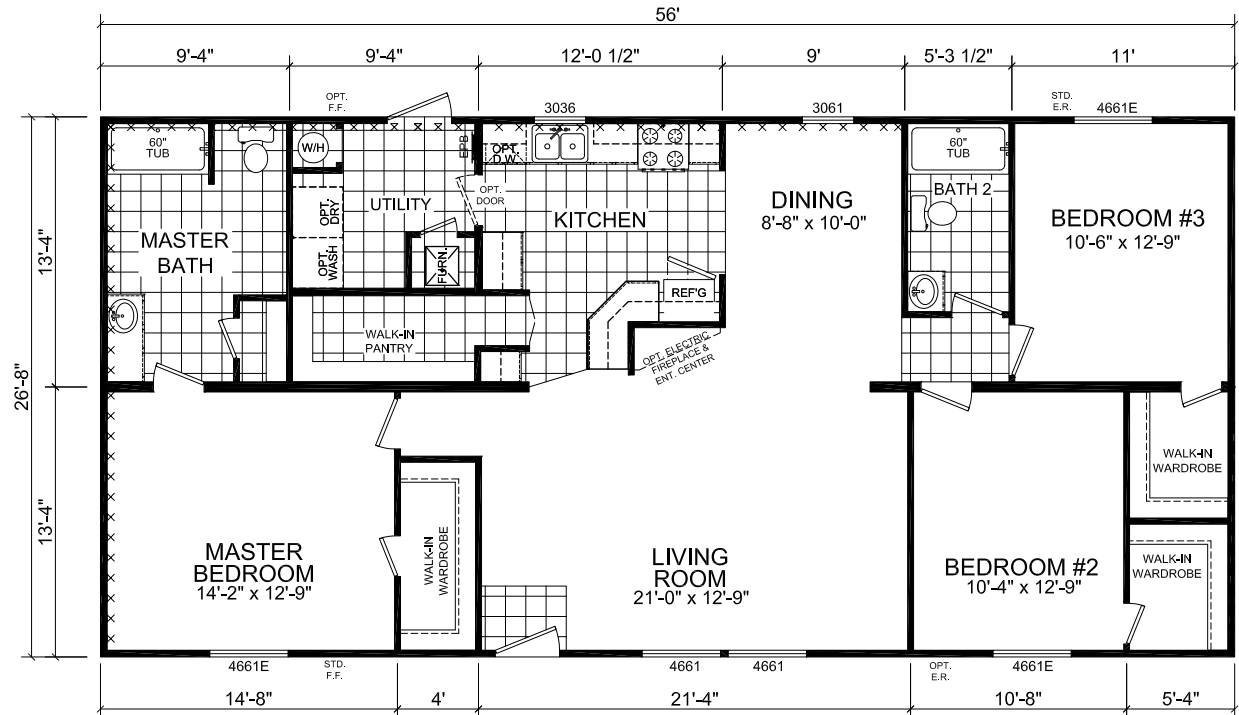

South Bend

Gold Star Multi-Section Series

Factory Expo

"Factory Direct Pricing" HOME CENTERS

3 Bedroom, 2 Bath
Approx. 1,500 Sq. Ft.

Last Updated: 12-4-19

OPT. MASTER BATH

OPT. SERENITY BATH