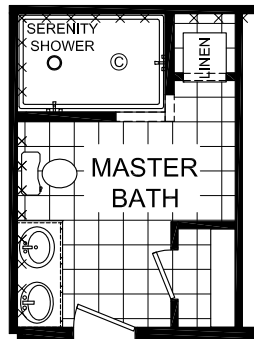

South Bend

Gold Star Multi-Section Series

Factory Expo

"Factory Direct Pricing" HOME CENTERS

3 Bedroom, 2 Bath
Approx. 1,500 Sq. Ft.

Last Updated: 12-4-19

OPT. MASTER BATH

OPT. SERENITY BATH