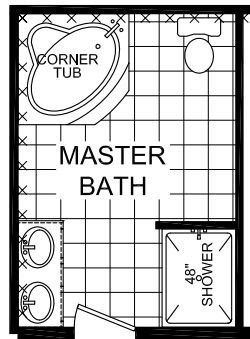

South Bend

Gold Star Multi-Section Series

Factory Expo

"Factory Direct Pricing" HOME CENTERS

3 Bedroom, 2 Bath
Approx. 1,500 Sq. Ft.

Last Updated: 12-4-19

OPT. MASTER BATH

OPT. SERENITY BATH