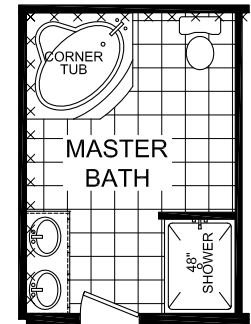

South Bend

Gold Star Multi-Section Series

Factory Expo

"Factory Direct Value" HOME CENTERS

3 Bedroom, 2 Bath
Approx. 1,500 Sq. Ft.

Last Updated: 1-5-15

OPT. MASTER BATH

Factory Expo Home Centers
6855 West 700 South
Topeka, Indiana 46571