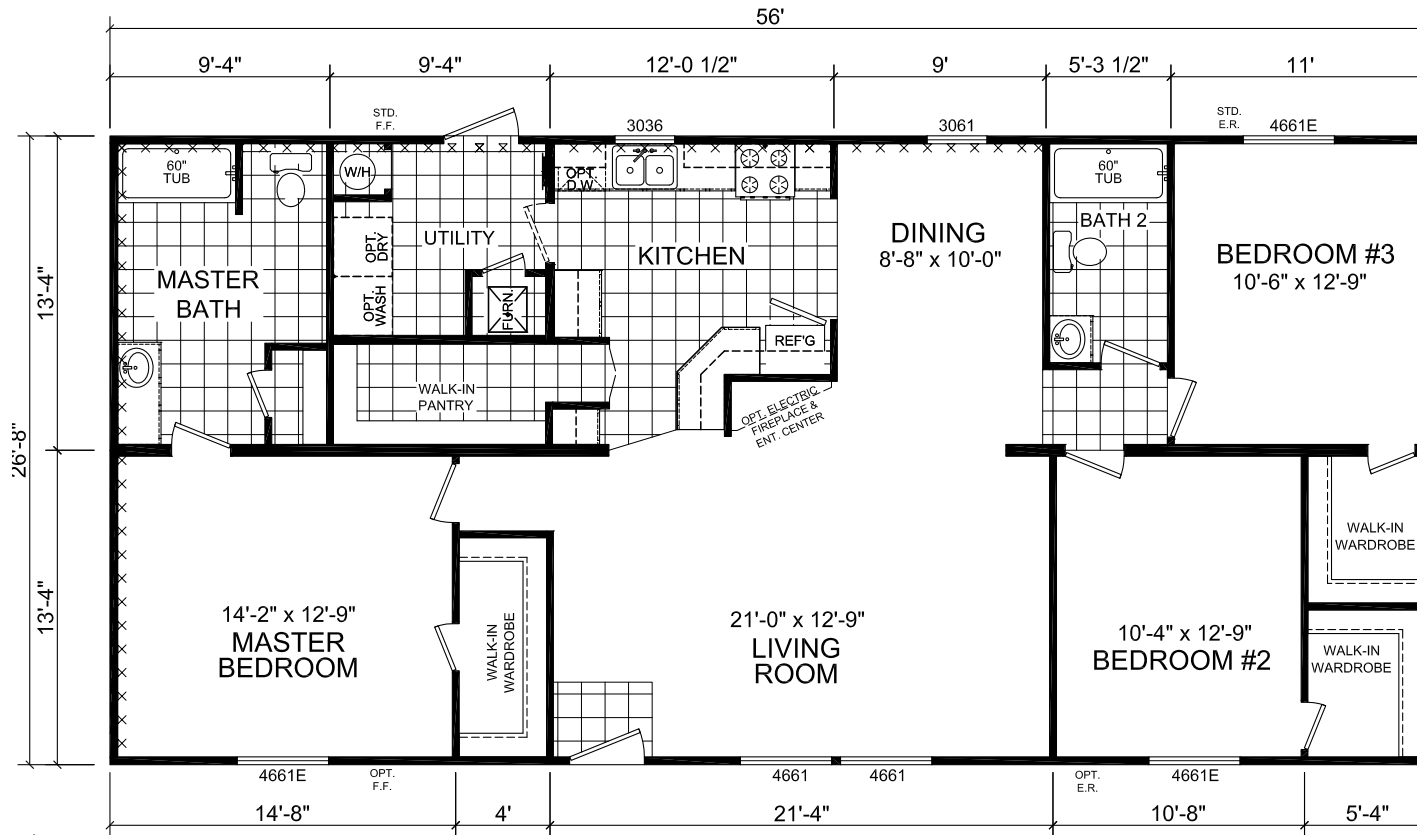

South Bend

Gold Star Multi-Section Series

Factory Expo

"Factory Direct Value" HOME CENTERS

3 Bedroom, 2 Bath
Approx. 1,500 Sq. Ft.

Last Updated: 1-5-15

OPT. MASTER BATH

Factory Expo Home Centers
6855 West 700 South
Topeka, Indiana 46571