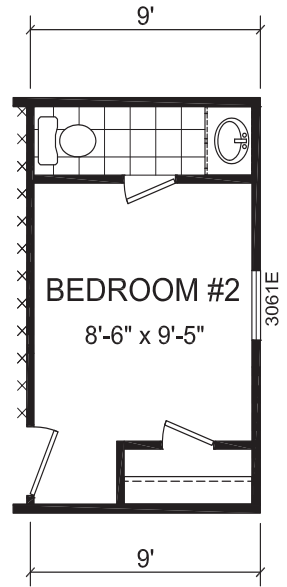

Plymouth

Gold Star Single Section Series

Factory Expo
"Factory Direct Pricing" HOME CENTERS

2 Bedroom, 1 Bath
Approx. 849 Sq. Ft.

Last Updated: 5-15-19

OPT. HALF BATH

Factory Expo Home Centers
6855 West 700 South
Topeka, Indiana 46571