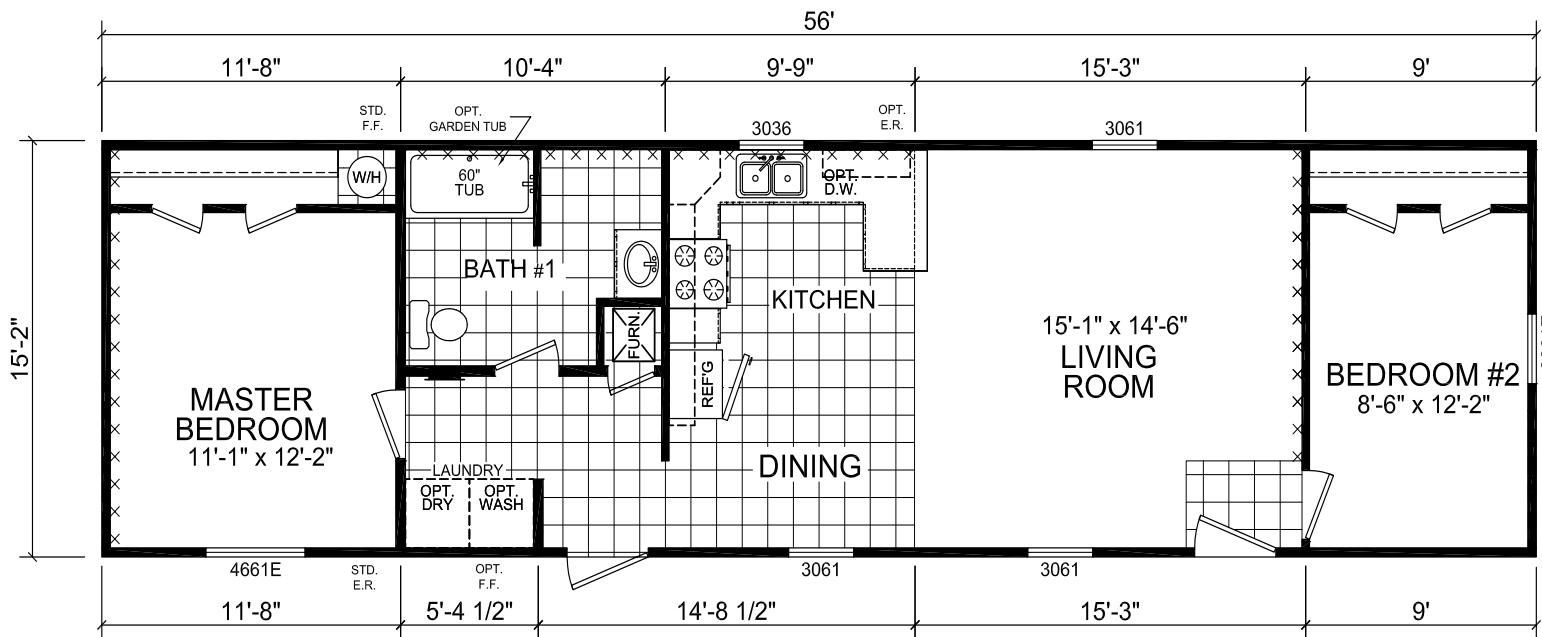

# Factory Expo

"Factory Direct Value" HOME CENTERS

**2 Bedroom, 1 Bath**  
**Approx. 849 Sq. Ft.**

Last Updated: 1-4-16

OPT. HALF BATH

Factory Expo Home Centers  
6855 West 700 South  
Topeka, Indiana 46571