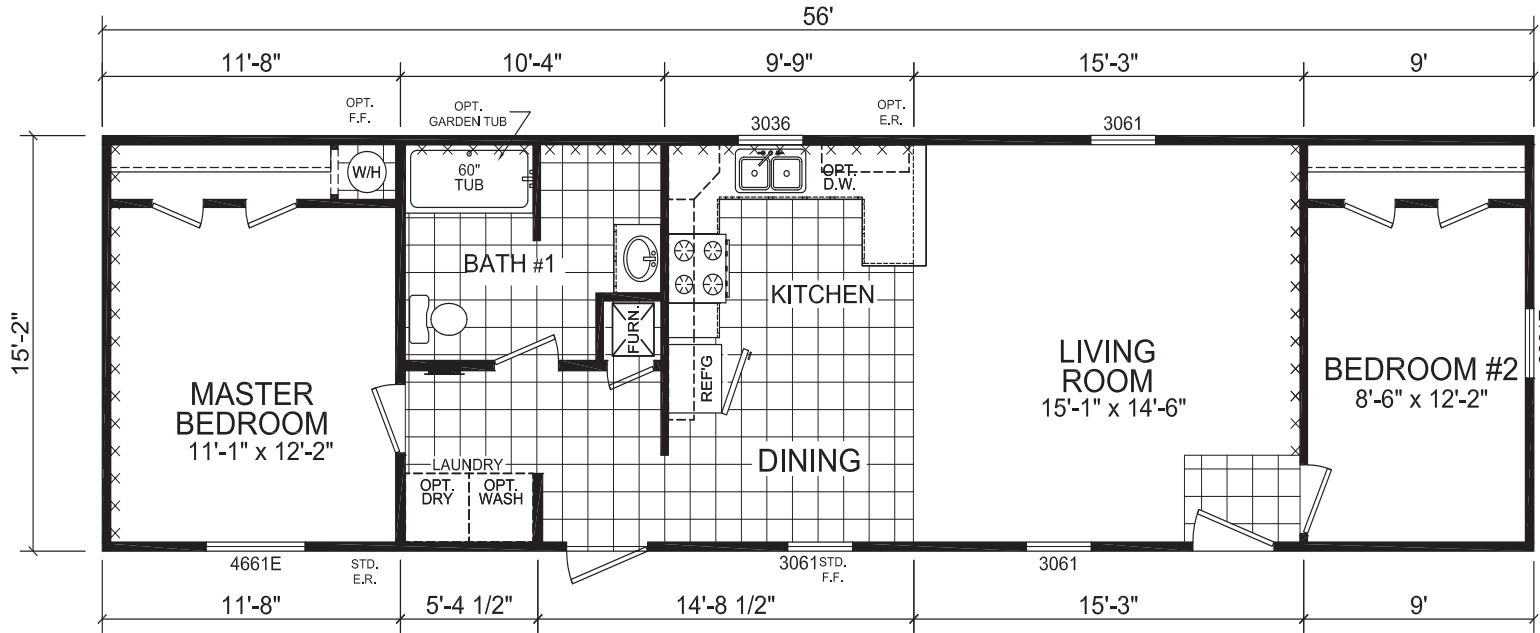

Plymouth

Gold Star Single Section Series

Factory Expo
"Factory Direct Pricing" HOME CENTERS

2 Bedroom, 1 Bath
Approx. 849 Sq. Ft.

Last Updated: 5-15-19

OPT. HALF BATH

Factory Expo Home Centers
6855 West 700 South
Topeka, Indiana 46571