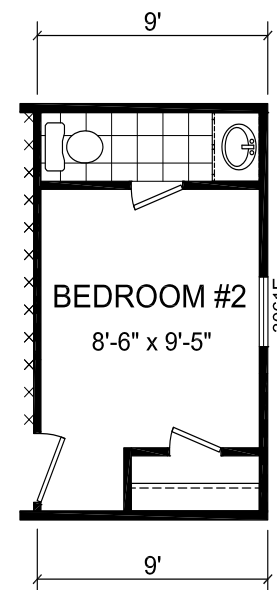

# Factory Expo

"Factory Direct Value" HOME CENTERS

**2 Bedroom, 1 Bath**  
**Approx. 849 Sq. Ft.**

Last Updated: 1-4-16

OPT. HALF BATH

Factory Expo Home Centers  
6855 West 700 South  
Topeka, Indiana 46571