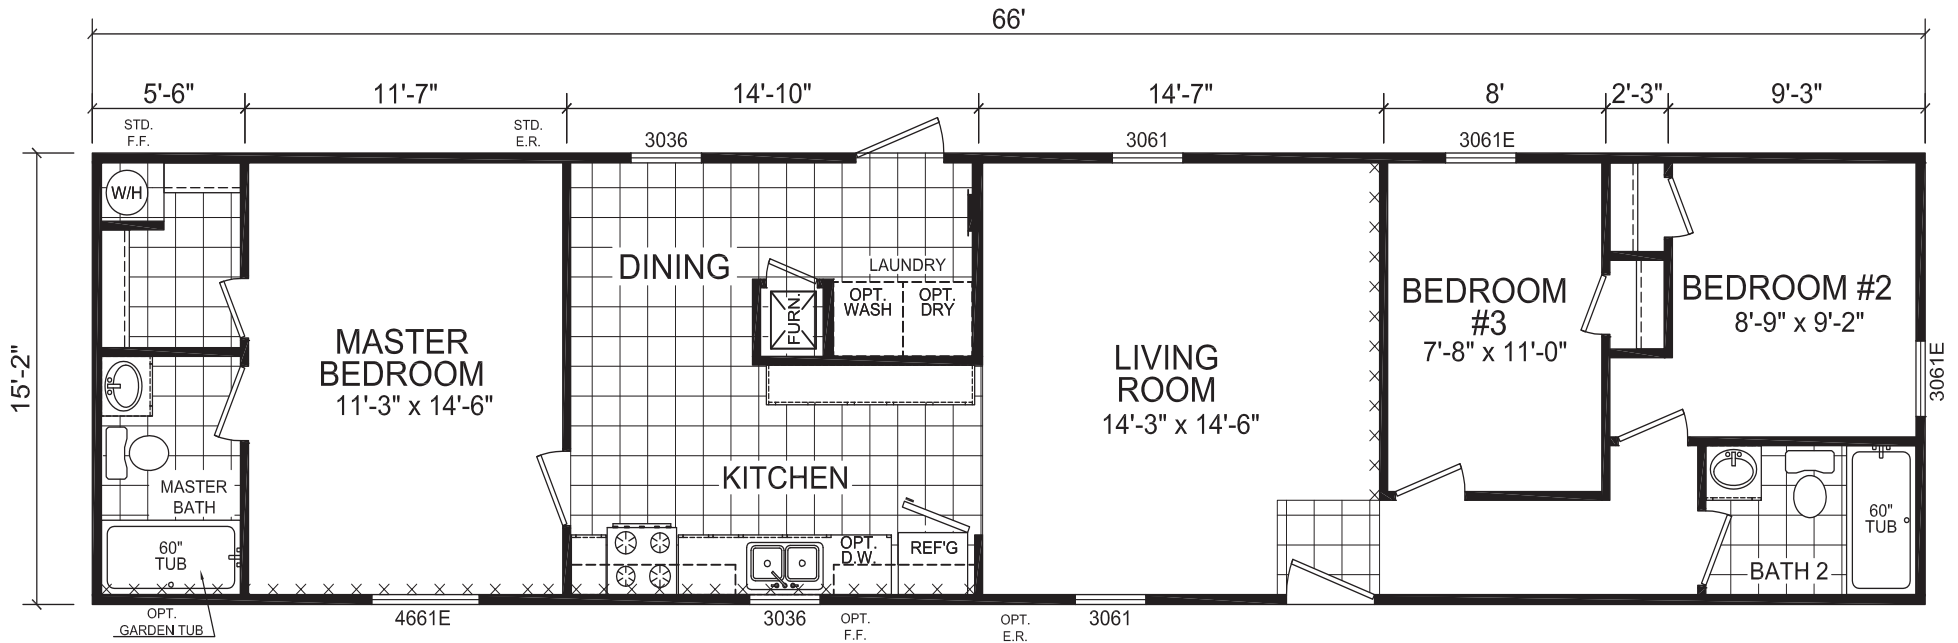

# Morgan

Gold Star Single Section Series

# Factory Expo

"Factory Direct Value" HOME CENTERS

3 Bedroom, 2 Bath  
Approx. 1,001 Sq. Ft.

Last Updated: 5-27-15

2 BEDROOM OPTION

Factory Expo Home Centers  
6855 West 700 South  
Topeka, Indiana 46571

I authorize Factory Expo to build my house, per this plan.  
X \_\_\_\_\_  
Customer Signature/Date