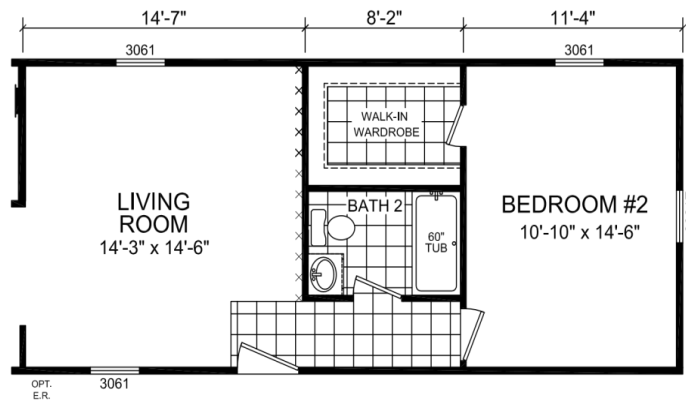

# Factory Expo

"Factory Direct Value" HOME CENTERS

3 Bedroom, 2 Bath  
Approx. 1,001 Sq. Ft.

Last Updated: 5-27-15

2 BEDROOM OPTION

Factory Expo Home Centers  
6855 West 700 South  
Topeka, Indiana 46571

I authorize Factory Expo to build my house, per this plan.  
X \_\_\_\_\_  
Customer Signature/Date