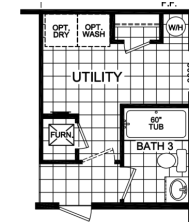

Merrilville

Gold Star Multi-Section Series

Factory Expo

"Factory Direct Value" HOME CENTERS

4 Bedroom, 2 Bath
Approx. 2,310 Sq. Ft.

Last Updated: 5-27-15

OPT. MASTER BATH #1

OPT. MASTER BATH #2

OPT. ULTIMATE KITCHEN

OPT. STUDY

OPT. STAIRWELL

OPT. BATH 3

I authorize Factory Expo to build my house, per this plan.

X _____

Customer Signature/Date

Factory Expo Home Centers
6855 West 700 South
Topeka, Indiana 46571