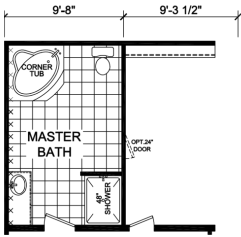

Merrilville

Gold Star Multi-Section Series

Factory Expo

"Factory Direct Value" HOME CENTERS

4 Bedroom, 2 Bath
Approx. 2,310 Sq. Ft.

Last Updated: 5-27-15

OPT. MASTER BATH #1

OPT. MASTER BATH #2