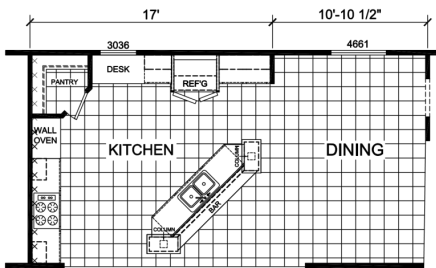

Merrilville

Gold Star Multi-Section Series

Factory Expo

"Factory Direct Value" HOME CENTERS

4 Bedroom, 2 Bath
Approx. 2,310 Sq. Ft.

Last Updated: 5-27-15

OPT. MASTER BATH #1

OPT. MASTER BATH #2

OPT. ULTIMATE KITCHEN

OPT. STUDY

OPT. STAIRWELL

OPT. BATH 3

I authorize Factory Expo to build my house, per this plan.

X _____

Customer Signature/Date

Factory Expo Home Centers
6855 West 700 South
Topeka, Indiana 46571