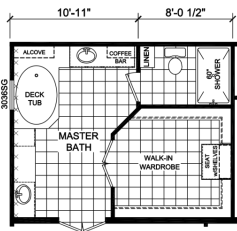

Merrilville

Gold Star Multi-Section Series

Factory Expo

"Factory Direct Value" HOME CENTERS

4 Bedroom, 2 Bath
Approx. 2,310 Sq. Ft.

Last Updated: 5-27-15

OPT. MASTER BATH #1

OPT. MASTER BATH #2

OPT. ULTIMATE KITCHEN

OPT. STUDY

OPT. STAIRWELL

OPT. BATH 3

I authorize Factory Expo to build my house, per this plan.

X _____

Customer Signature/Date

Factory Expo Home Centers
6855 West 700 South
Topeka, Indiana 46571