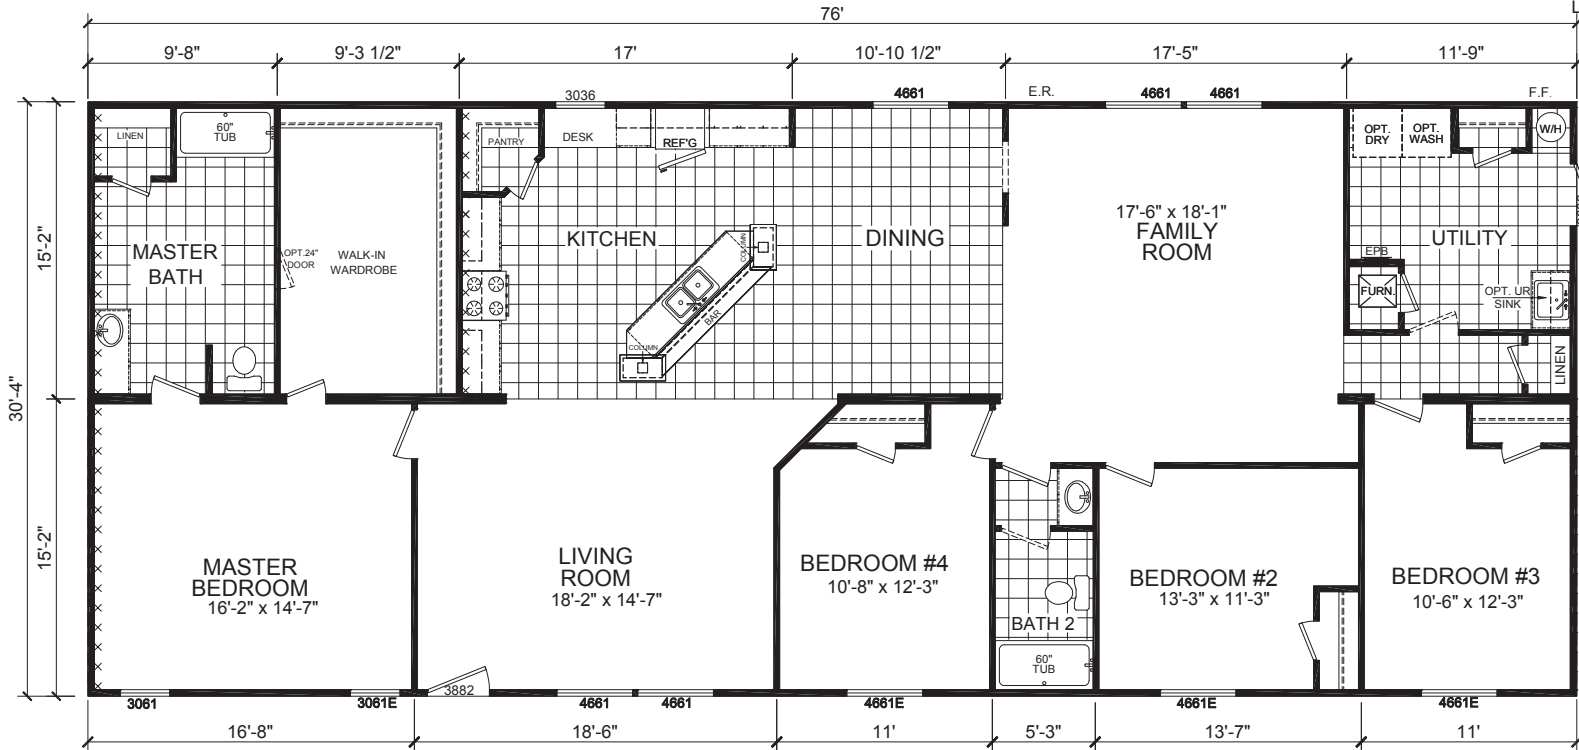

Merrilville

Gold Star Multi-Section Series

Factory Expo

"Factory Direct Value" HOME CENTERS

4 Bedroom, 2 Bath
Approx. 2,310 Sq. Ft.

Last Updated: 5-27-15

OPT. MASTER BATH #1

OPT. MASTER BATH #2

OPT. ULTIMATE KITCHEN

OPT. STUDY

OPT. STAIRWELL

OPT. BATH 3

I authorize Factory Expo to build my house, per this plan.

X _____

Customer Signature/Date

Factory Expo Home Centers
6855 West 700 South
Topeka, Indiana 46571