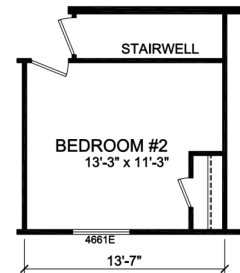

OPT. STAIRWELL