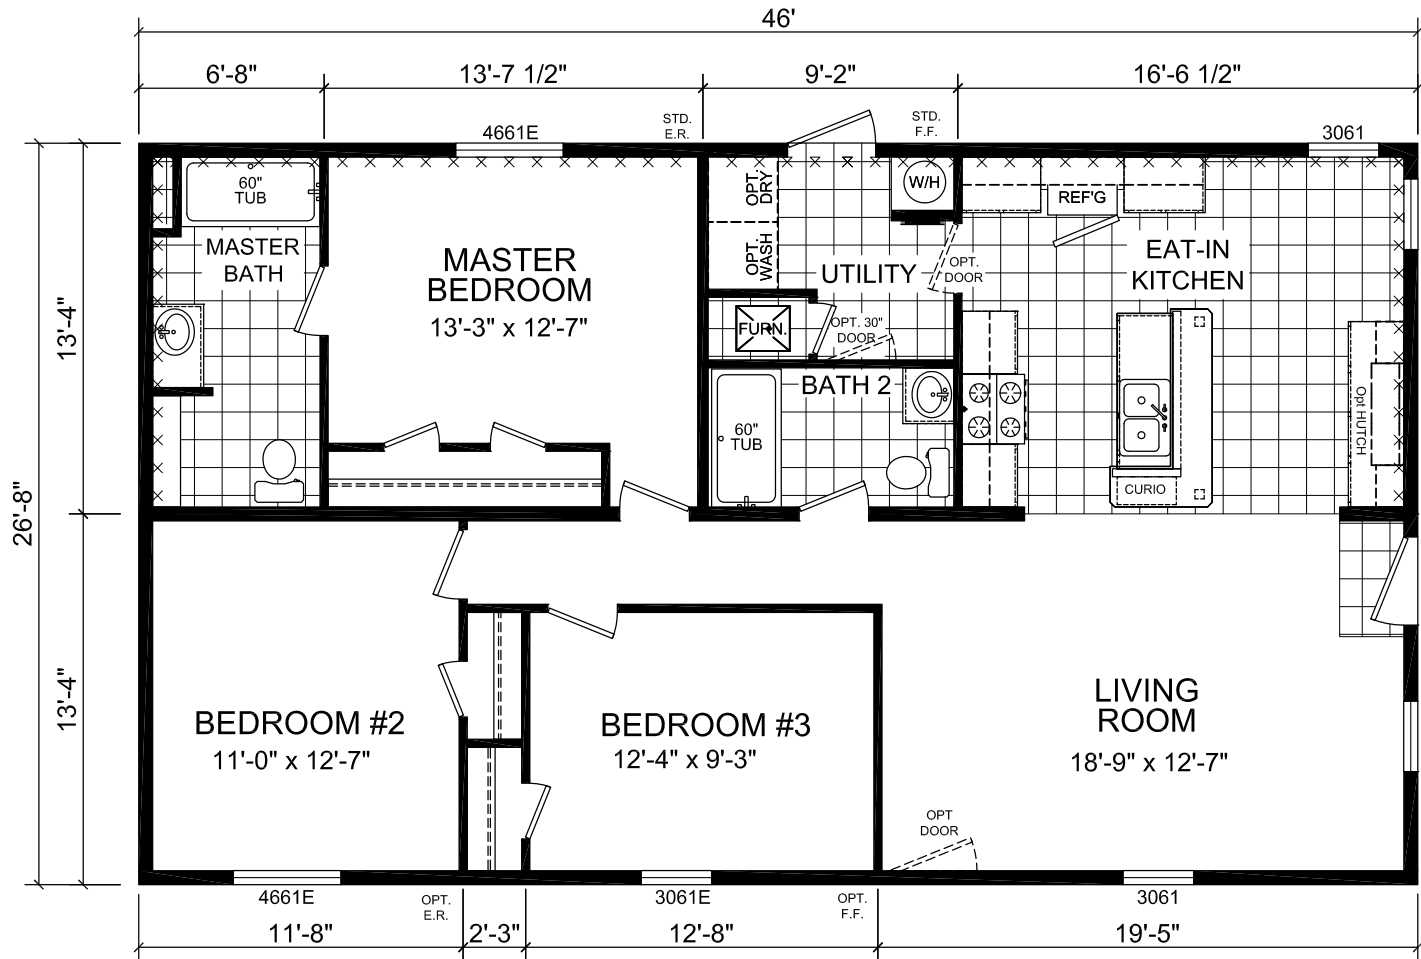

# Marshall

Gold Star Multi-Section Series

# Factory Expo

"Factory Direct Value" HOME CENTERS

3 Bedroom, 2 Bath  
Approx. 1,232 Sq. Ft.

Last Updated: 1-5-15

Factory Expo Home Centers  
6855 West 700 South  
Topeka, Indiana 46571

I authorize Factory Expo to build my house, per this plan.  
X \_\_\_\_\_  
Customer Signature/Date