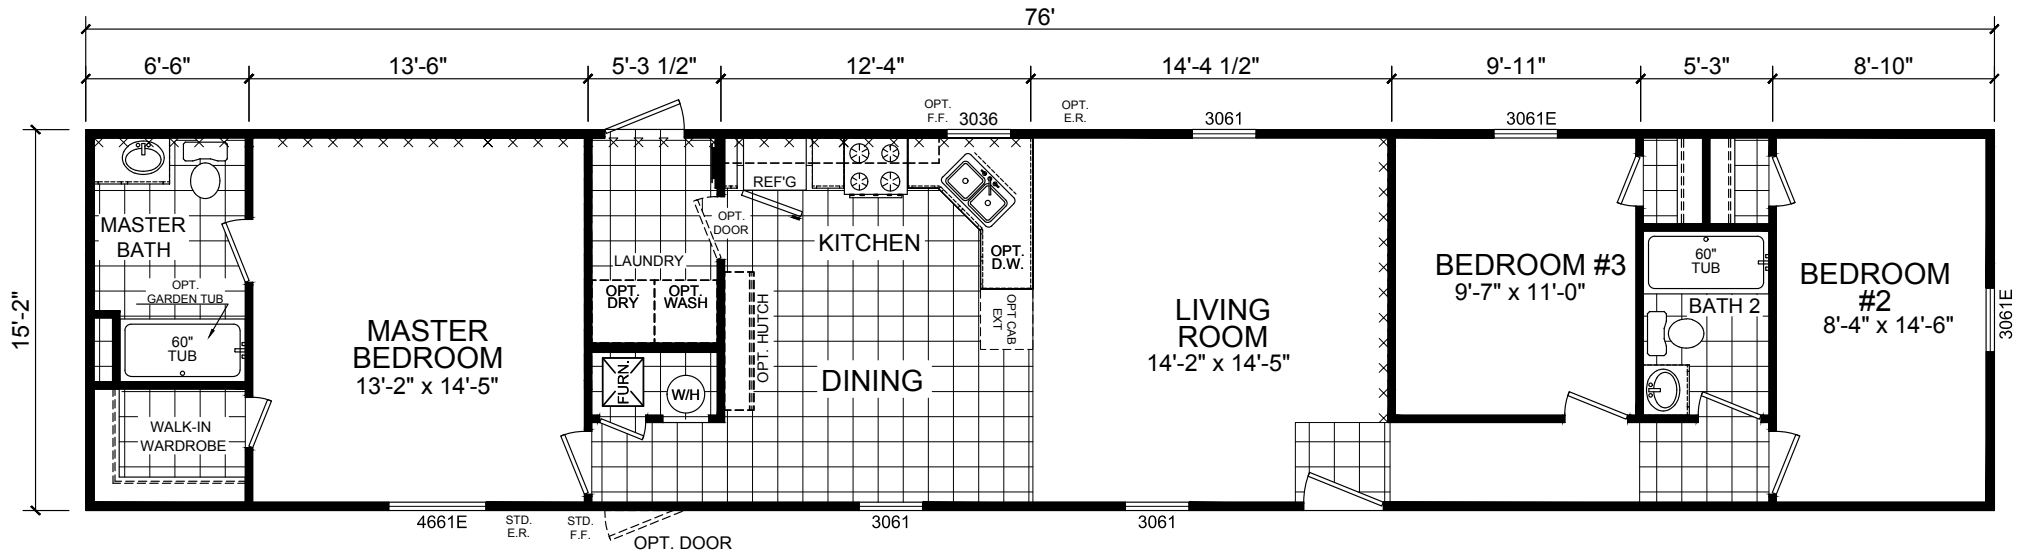

Macon

Gold Star Single Section Series

Factory Expo
"Factory Direct Value" HOME CENTERS

3 Bedroom, 2 Bath
Approx. 1,155 Sq. Ft.

Last Updated: 2-17-16

Factory Expo Home Centers
6855 West 700 South
Topeka, Indiana 46571