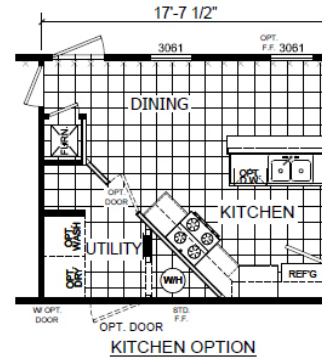

Macon

Gold Star Single Section Series

Factory Expo
"Factory Direct Value" HOME CENTERS

3 Bedroom, 2 Bath
Approx. 1,155 Sq. Ft.

Last Updated: 2-17-16

Factory Expo Home Centers
6855 West 700 South
Topeka, Indiana 46571