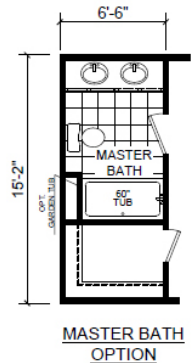

Macon

Gold Star Single Section Series

Factory Expo
"Factory Direct Value" HOME CENTERS

3 Bedroom, 2 Bath
Approx. 1,155 Sq. Ft.

Last Updated: 2-17-16

Factory Expo Home Centers
6855 West 700 South
Topeka, Indiana 46571