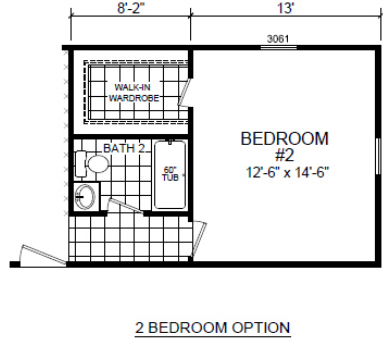

Macon

Gold Star Single Section Series

Factory Expo
"Factory Direct Value" HOME CENTERS

3 Bedroom, 2 Bath
Approx. 1,155 Sq. Ft.

Last Updated: 2-17-16

Factory Expo Home Centers
6855 West 700 South
Topeka, Indiana 46571