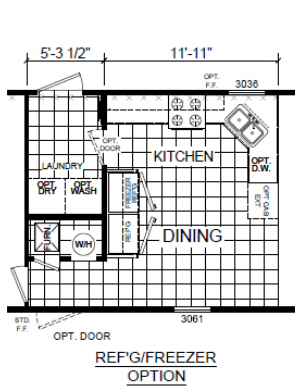

Macon

Gold Star Single Section Series

Factory Expo
"Factory Direct Value" HOME CENTERS

3 Bedroom, 2 Bath
Approx. 1,155 Sq. Ft.

Last Updated: 2-17-16

Factory Expo Home Centers
6855 West 700 South
Topeka, Indiana 46571