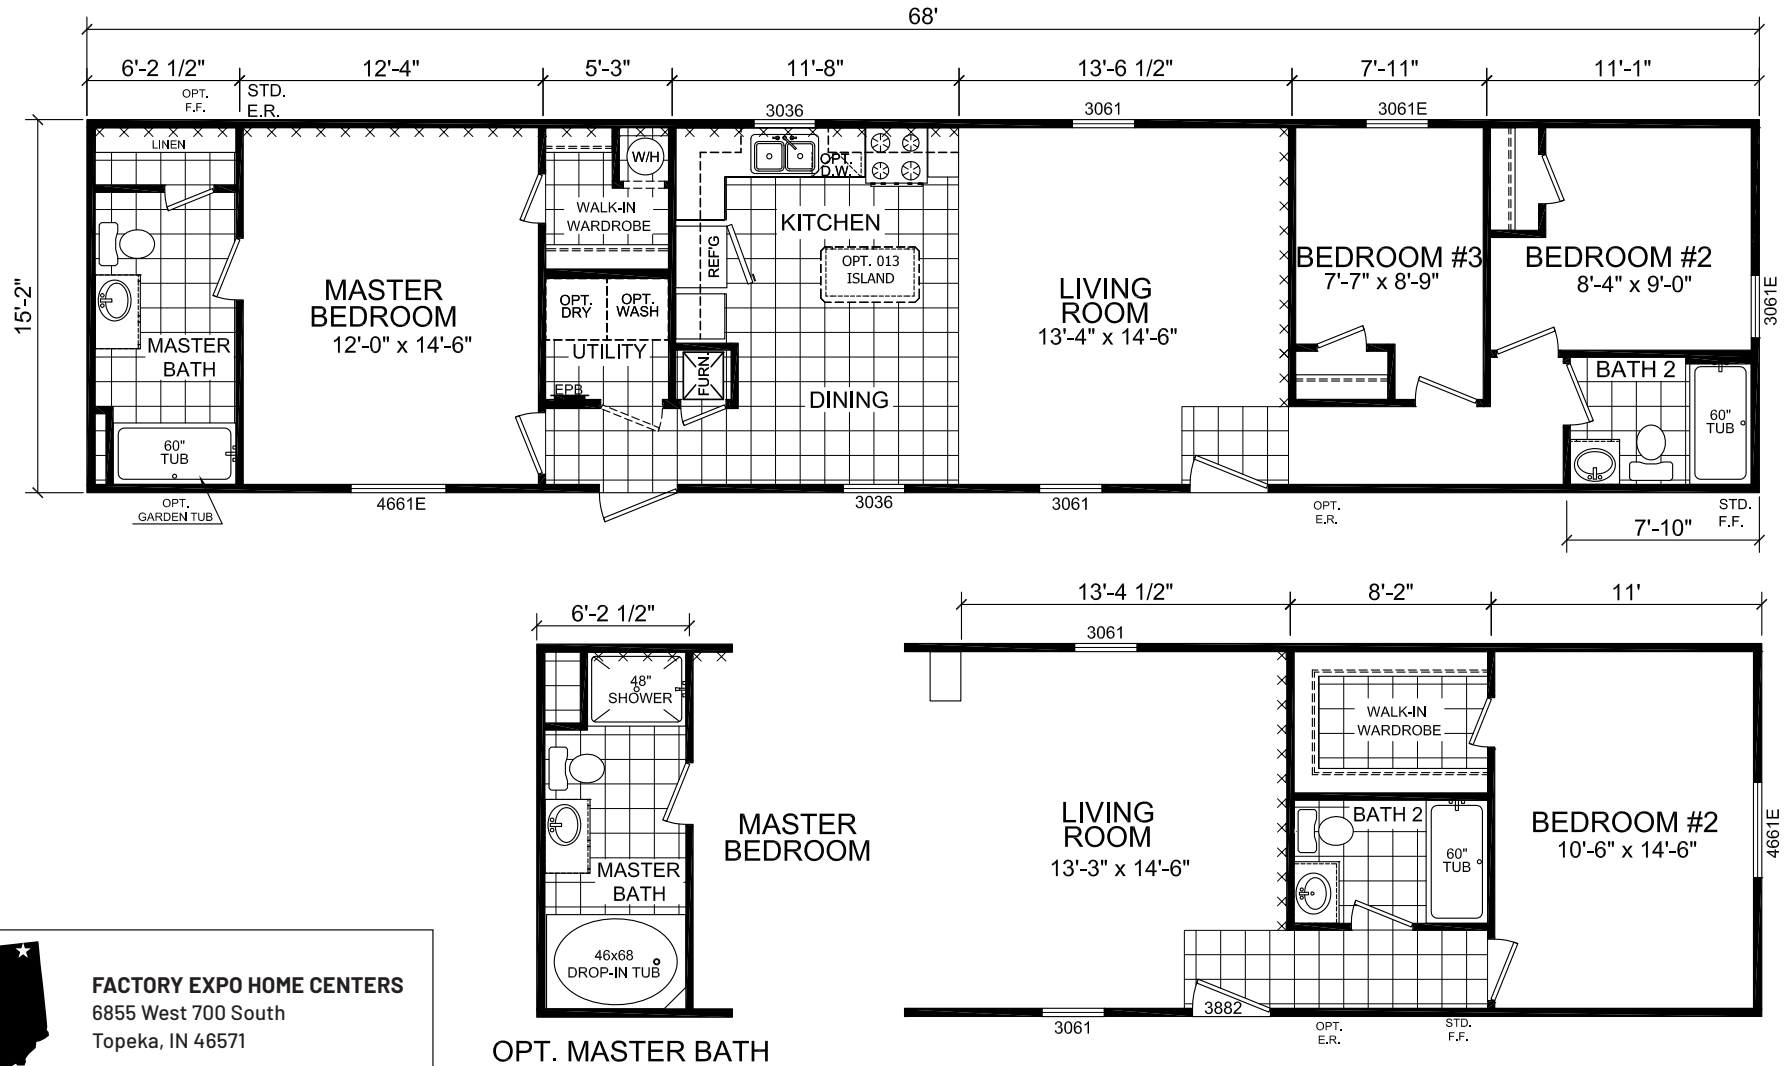

LaSalle

Gold Star Single Section Series

1,033 SQ. FT. (Approximate) 3 Bedroom, 2 Bath

Last Updated: 12-1-20

FACTORY EXPO HOME CENTERS
6855 West 700 South
Topeka, IN 46571

OPT. MASTER BATH

FactoryDirectMobileHomes.com | 1-800-581-5380