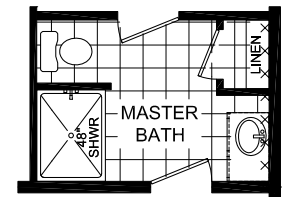

# Factory Expo

"Factory Direct Pricing" HOME CENTERS

**3 Bedroom, 2 Baths**  
**Approx. 1,286 Sq. Ft.**

Last Updated: 5-21-19

OPT. MASTER BATH #1

OPT. MASTER BATH #2

Optional Ultimate Kitchen

I authorize Factory Expo to build my house, per this plan.