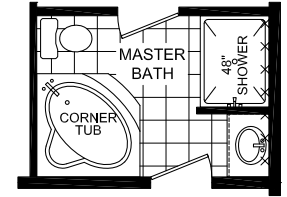

# Factory Expo

"Factory Direct Pricing" HOME CENTERS

**3 Bedroom, 2 Baths**  
**Approx. 1,286 Sq. Ft.**

Last Updated: 5-21-19

OPT. MASTER BATH #1

OPT. MASTER BATH #2

Optional Ultimate Kitchen

I authorize Factory Expo to build my house, per this plan.