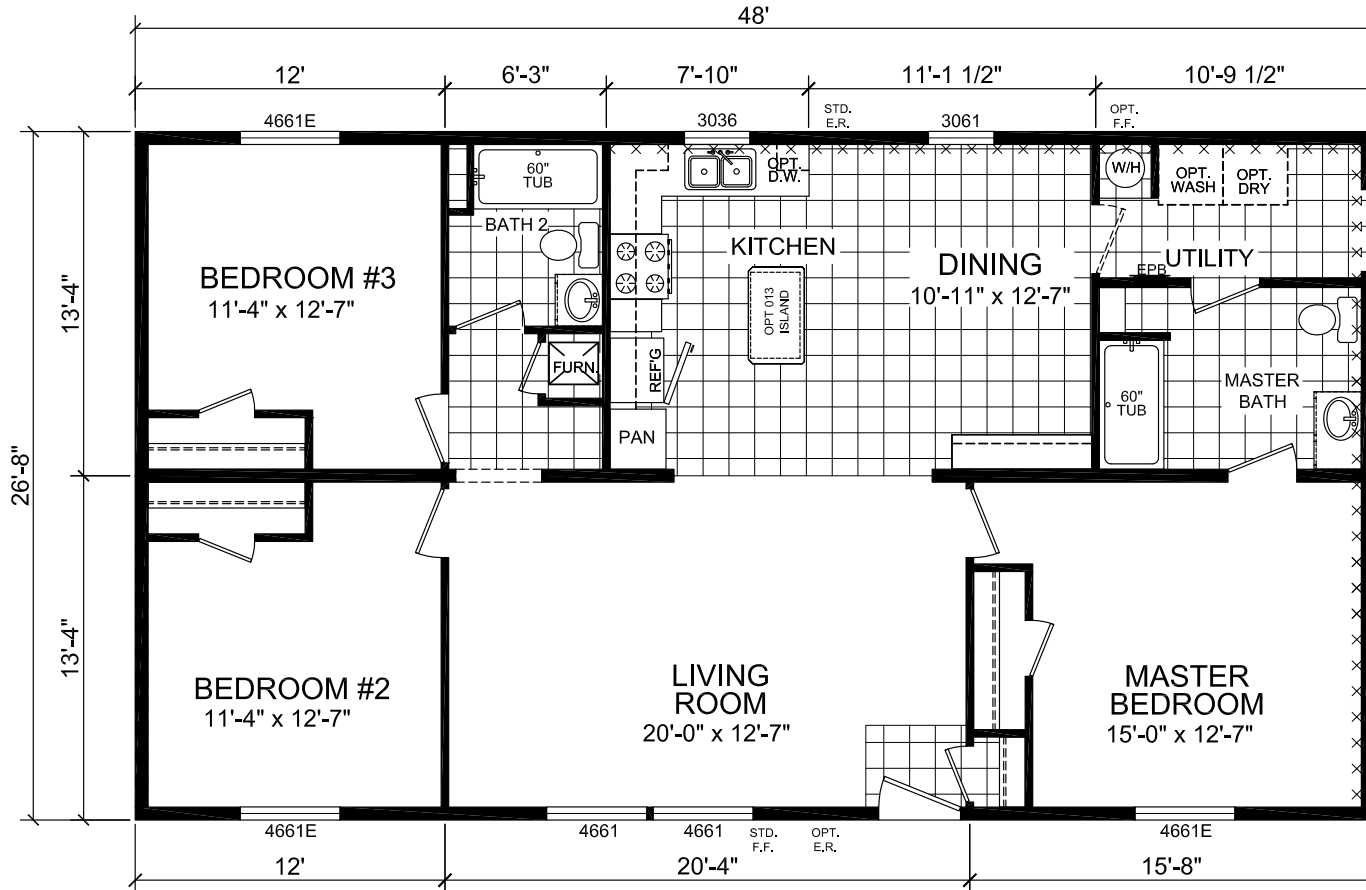

# Howard

Gold Star Multi-Section Series

# Factory Expo

"Factory Direct Pricing" HOME CENTERS

**3 Bedroom, 2 Baths**  
**Approx. 1,286 Sq. Ft.**

Last Updated: 5-21-19

OPT. MASTER BATH #1

OPT. MASTER BATH #2

Optional Ultimate Kitchen

I authorize Factory Expo to build my house, per this plan.