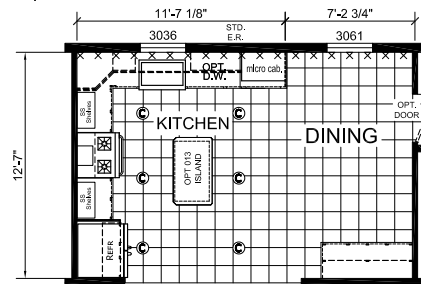

# Factory Expo

"Factory Direct Pricing" HOME CENTERS

**3 Bedroom, 2 Baths**  
**Approx. 1,286 Sq. Ft.**

Last Updated: 5-21-19

OPT. MASTER BATH #1

OPT. MASTER BATH #2

Optional Ultimate Kitchen

I authorize Factory Expo to build my house, per this plan.