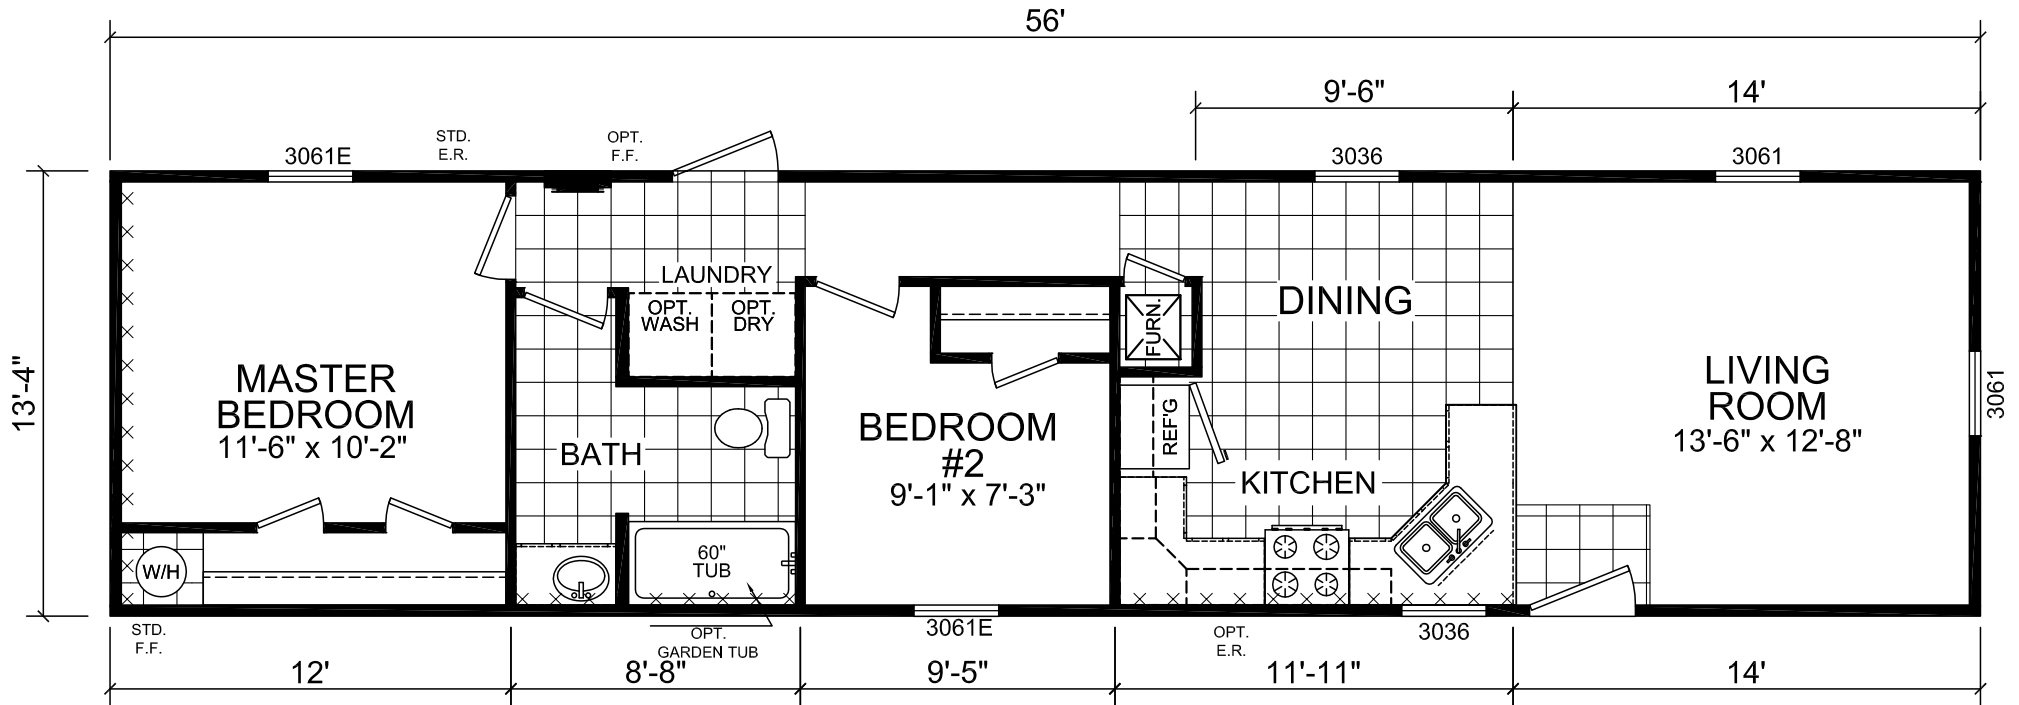

# Highwood

Gold Star Single Section Series

**Factory Expo**  
 "Factory Direct Value" HOME CENTERS

**2 Bedroom, 1 Bath**  
**Approx. 750 Sq. Ft.**

Last Updated: 1-5-15

Factory Expo Home Centers  
 6855 West 700 South  
 Topeka, Indiana 46571