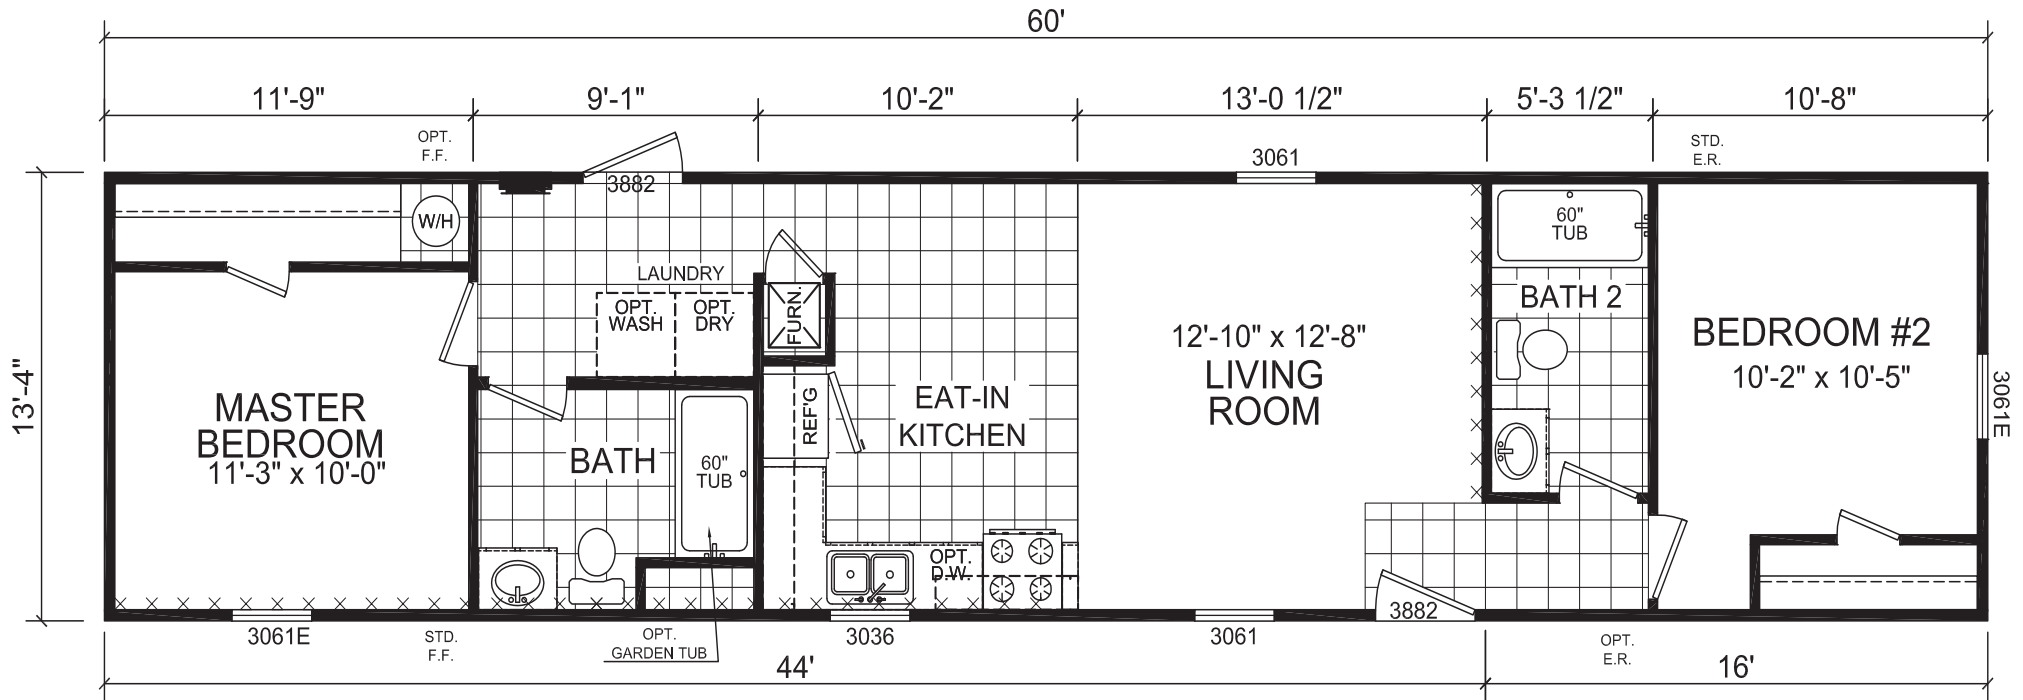

Flora

Gold Star Single Section Series

Factory Expo
 "Factory Direct Pricing" HOME CENTERS

2 Bedroom, 2 Bath
Approx. 799 Sq. Ft.

Last Updated: 11-8-17

Factory Expo Home Centers
 6855 West 700 South
 Topeka, Indiana 46571