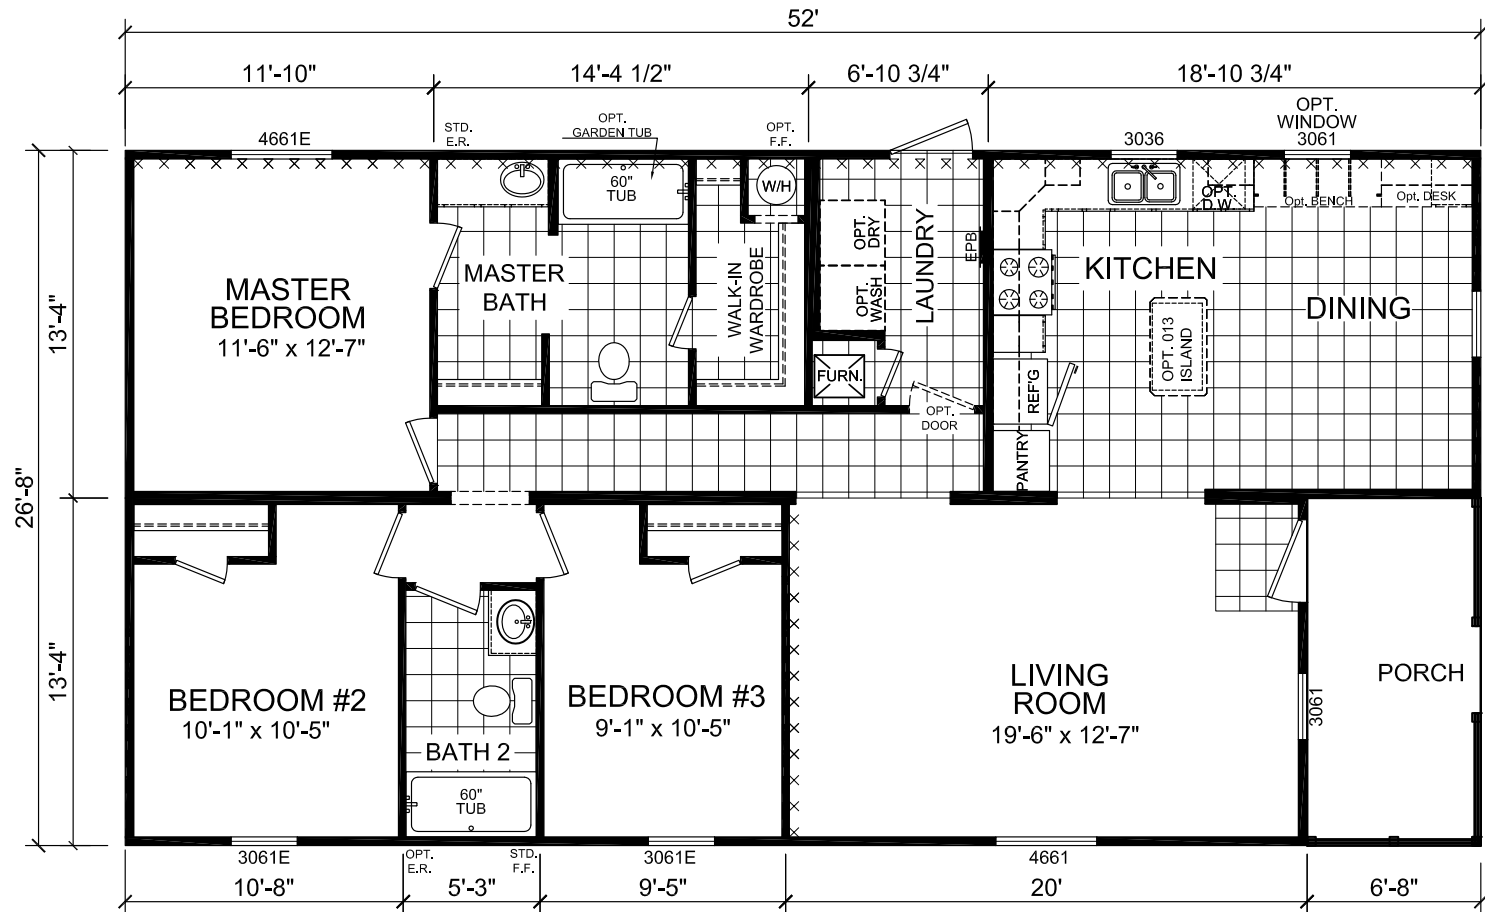

# Factory Expo

"Factory Direct Pricing" HOME CENTERS

3 Bedroom, 2 Bath  
Approx. 1,386 Sq. Ft.

Last Updated: 5-18-20

Factory Expo Home Centers  
6855 West 700 South  
Topeka, Indiana 46571

I authorize Factory Expo to build my house, per this plan.  
X \_\_\_\_\_  
Customer Signature/Date