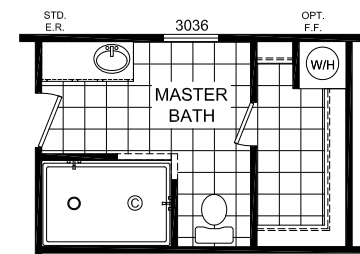

Fishers

Gold Star Multi-Section Series

Factory Expo

"Factory Direct Value" HOME CENTERS

3 Bedroom, 2 Bath
Approx. 1,386 Sq. Ft.

Last Updated: 4-21-16

OPTIONAL MASTER BATH

OPTIONAL SERENITY BATH