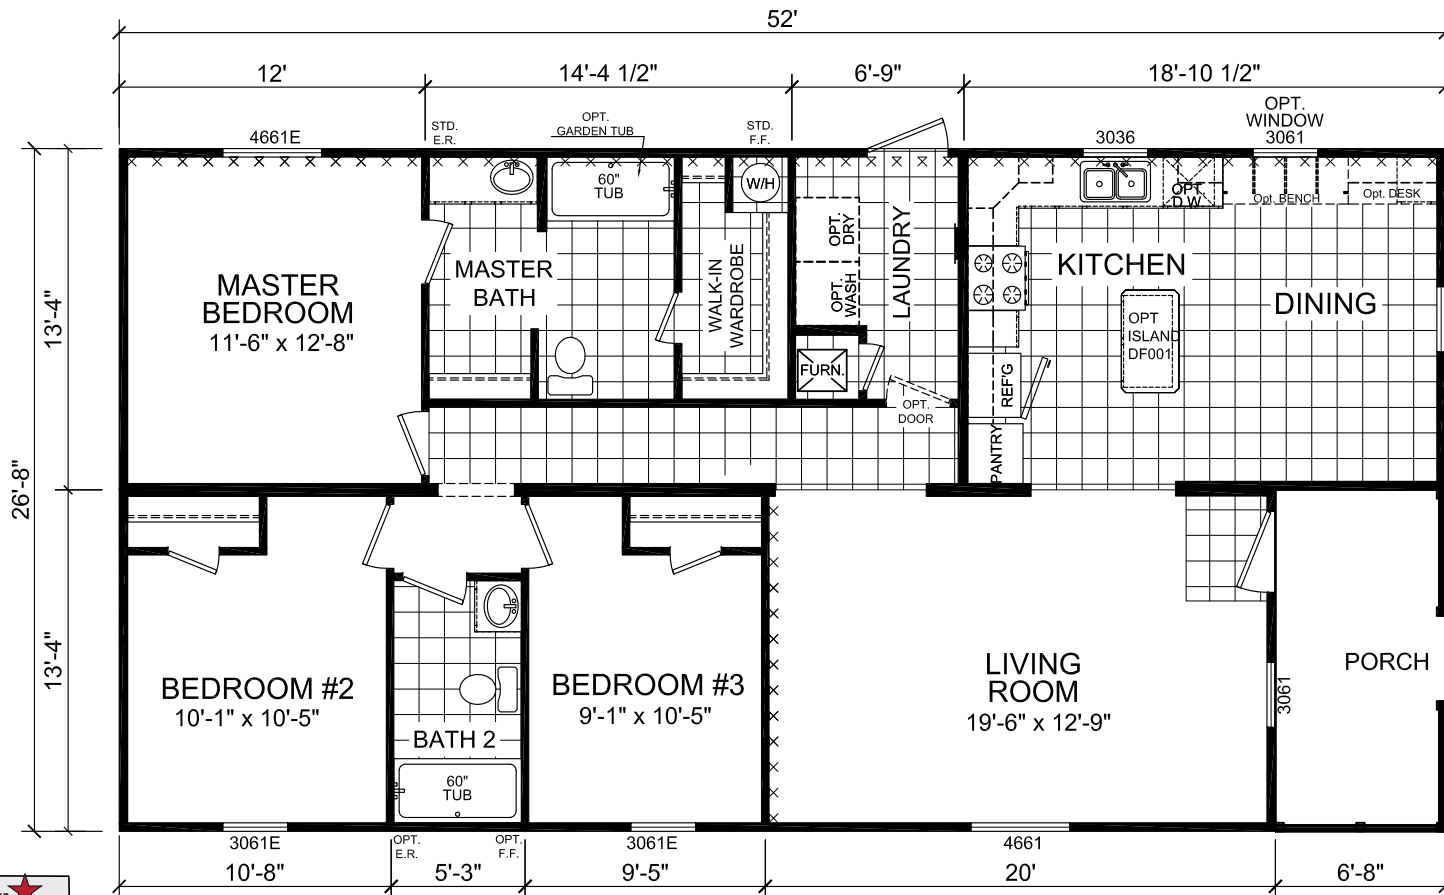

Fishers

Gold Star Multi-Section Series

Factory Expo

"Factory Direct Value" HOME CENTERS

3 Bedroom, 2 Bath
Approx. 1,386 Sq. Ft.

Last Updated: 4-21-16

OPTIONAL MASTER BATH

OPTIONAL SERENITY BATH