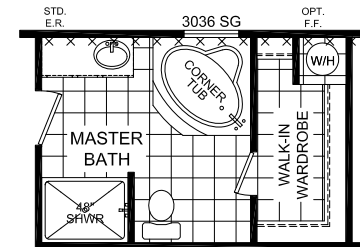

Fishers

Gold Star Multi-Section Series

Factory Expo

"Factory Direct Value" HOME CENTERS

3 Bedroom, 2 Bath
Approx. 1,386 Sq. Ft.

Last Updated: 4-21-16

OPTIONAL MASTER BATH

OPTIONAL SERENITY BATH