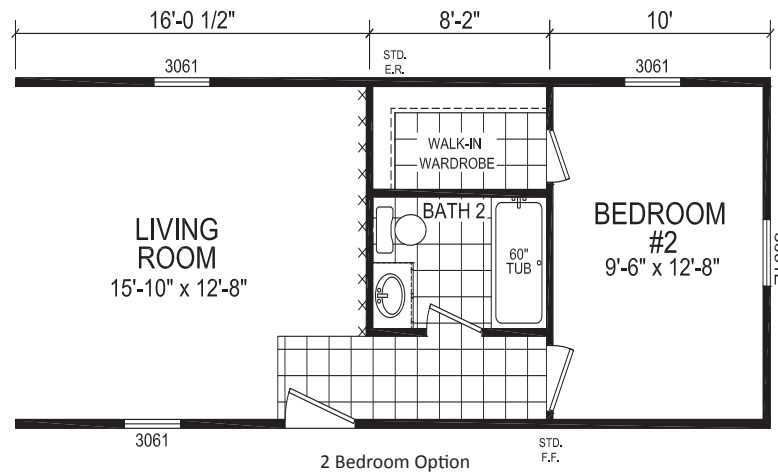

# Darien

Gold Star Single Section Series

**Factory Expo**  
"Factory Direct Pricing" HOME CENTERS

**3 Bedroom, 2 Bath**  
**Approx. 884 Sq. Ft.**

Last Updated: 5-3-18

Factory Expo Home Centers  
6855 West 700 South  
Topeka, Indiana 46571