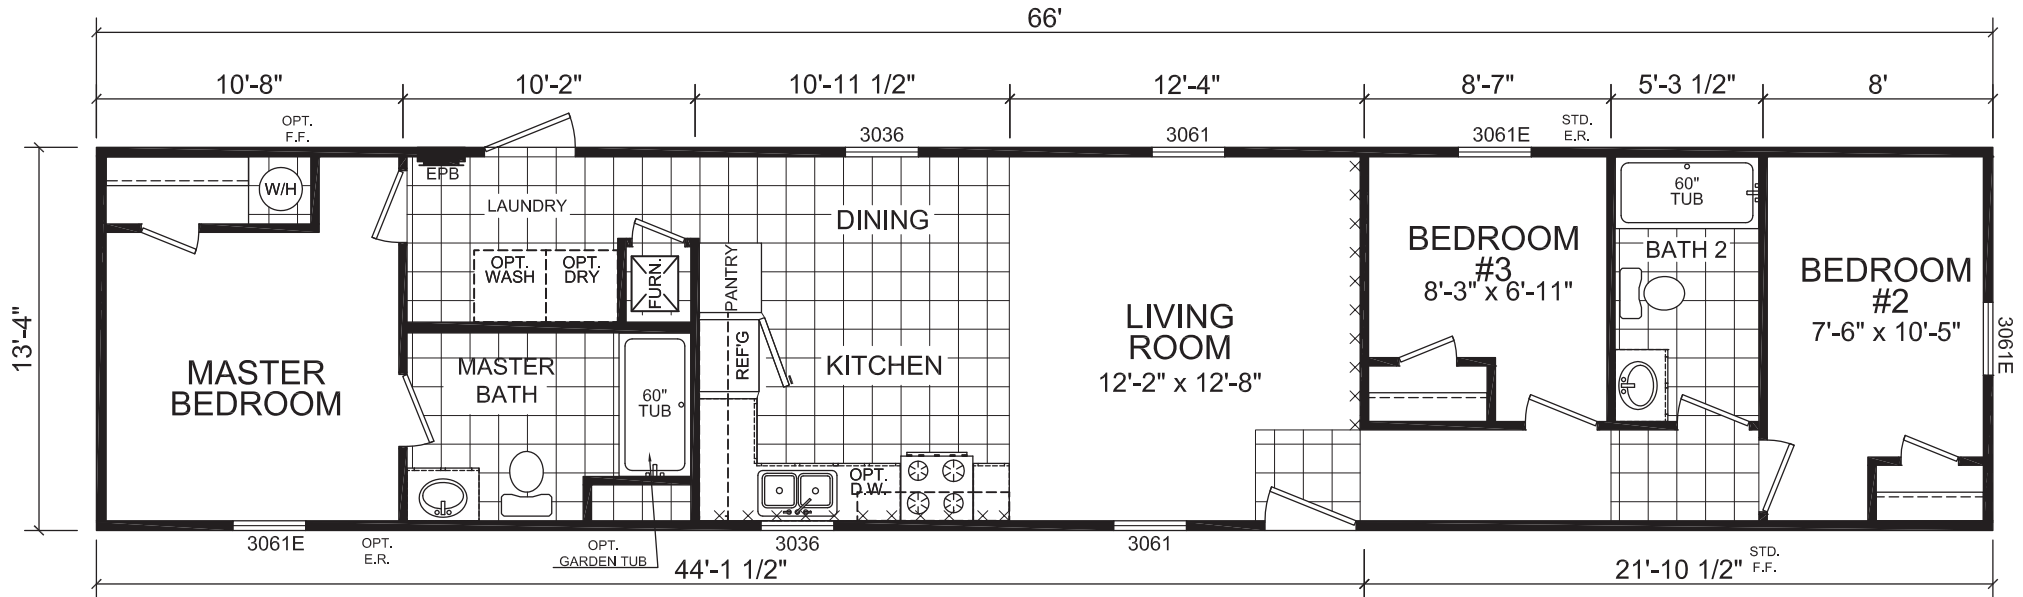

# Darien

Gold Star Single Section Series

**Factory Expo**  
"Factory Direct Pricing" HOME CENTERS

**3 Bedroom, 2 Bath**  
**Approx. 884 Sq. Ft.**

Last Updated: 5-3-18

Factory Expo Home Centers  
6855 West 700 South  
Topeka, Indiana 46571