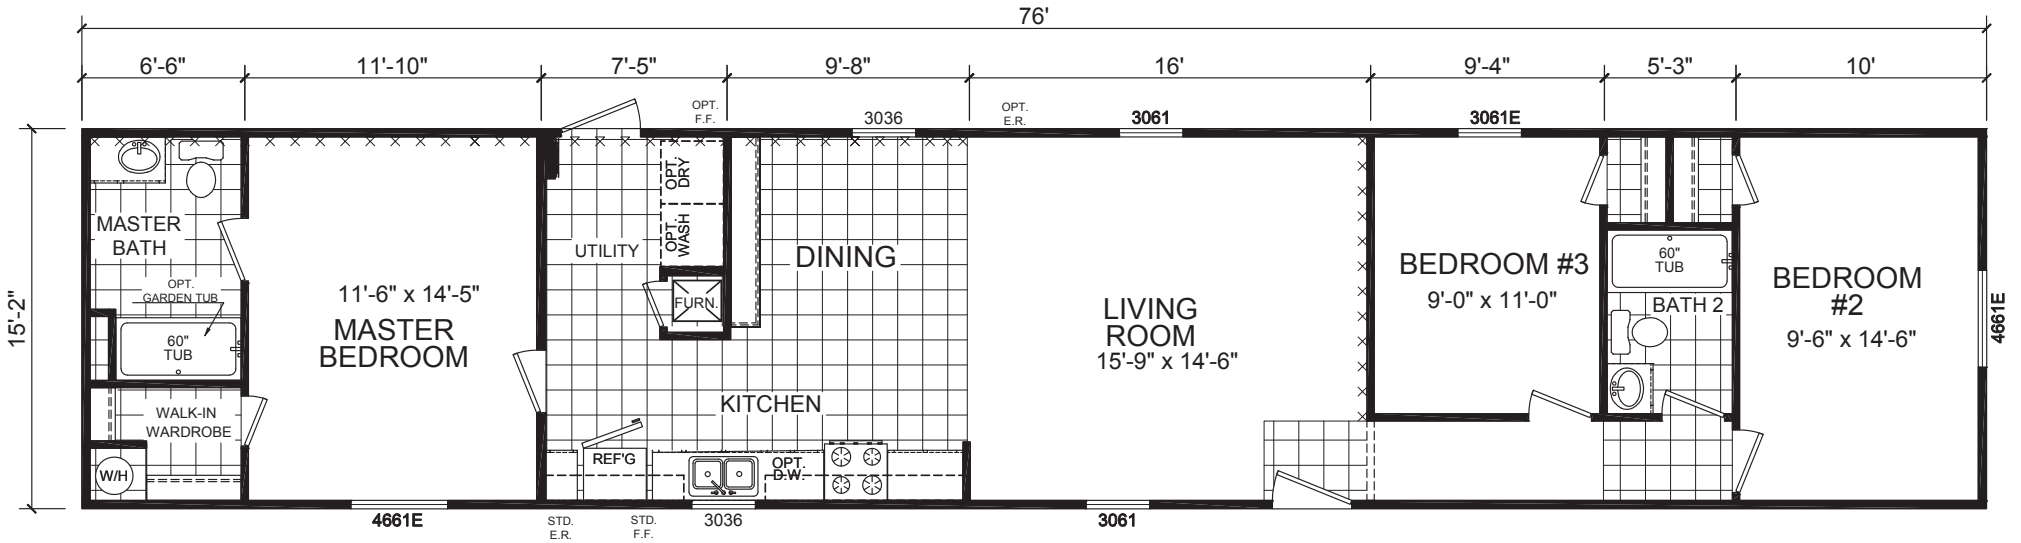

Crest Hill

Gold Star Single Section Series

Factory Expo

"Factory Direct Value" HOME CENTERS

3 Bedroom, 2 Bath
Approx. 1,155 Sq. Ft.

Last Updated: 5-27-15

2 BEDROOM OPTION

Factory Expo Home Centers
6855 West 700 South
Topeka, Indiana 46571