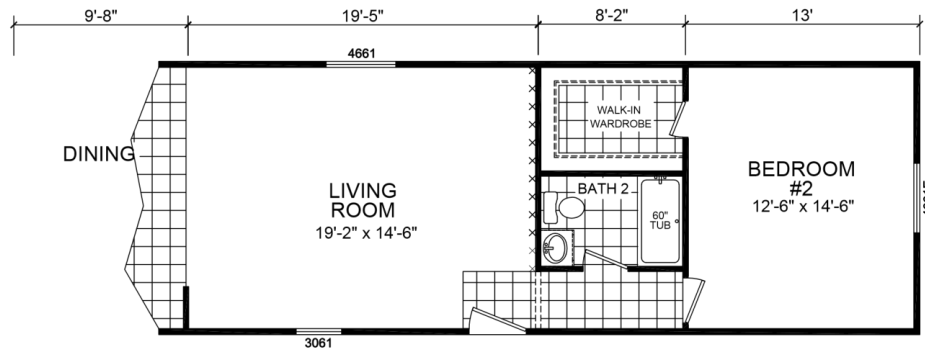

Crest Hill

Gold Star Single Section Series

Factory Expo

"Factory Direct Value" HOME CENTERS

3 Bedroom, 2 Bath
Approx. 1,155 Sq. Ft.

Last Updated: 5-27-15

2 BEDROOM OPTION

Factory Expo Home Centers
6855 West 700 South
Topeka, Indiana 46571