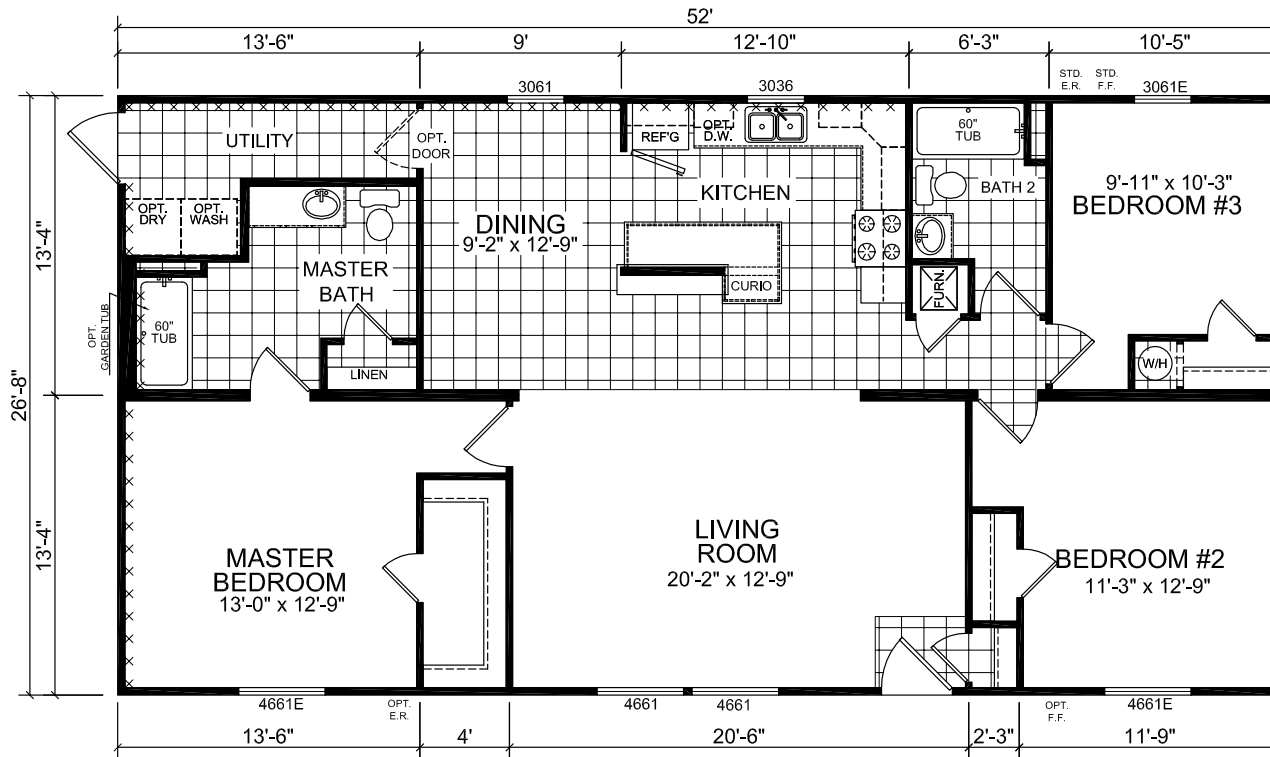

Columbus

Gold Star Multi-Section Series

Factory Expo

"Factory Direct Value" HOME CENTERS

3 Bedroom, 2 Bath
Approx. 1,386 Sq. Ft.

Last Updated: 4-23-15

OPTIONAL MASTER BATH

OPTIONAL SERENITY SHOWER