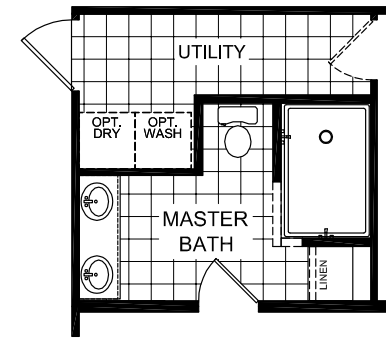

Columbus

Gold Star Multi-Section Series

Factory Expo

"Factory Direct Value" HOME CENTERS

3 Bedroom, 2 Bath
Approx. 1,386 Sq. Ft.

Last Updated: 4-23-15

OPTIONAL MASTER BATH

OPTIONAL SERENITY SHOWER