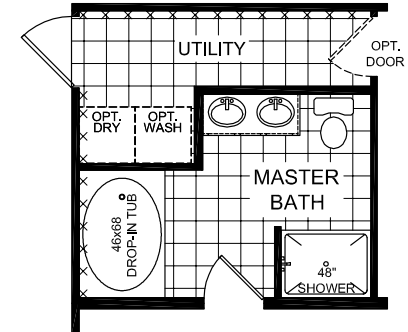

Columbus

Gold Star Multi-Section Series

Factory Expo

"Factory Direct Value" HOME CENTERS

3 Bedroom, 2 Bath
Approx. 1,386 Sq. Ft.

Last Updated: 4-23-15

OPTIONAL MASTER BATH

OPTIONAL SERENITY SHOWER