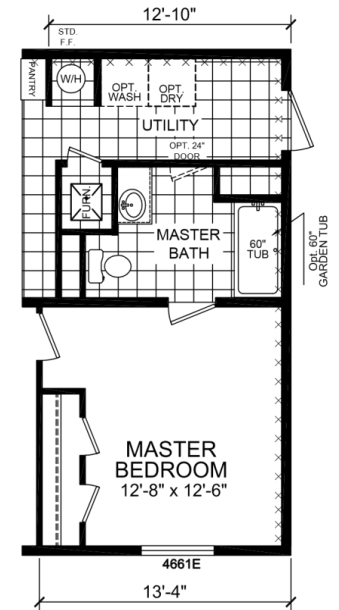

Casey

Gold Star Multi-Section Series

Factory Expo

"Factory Direct Value" HOME CENTERS

3 Bedroom, 2 Bath
Approx. 1,066 Sq. Ft.

Last Updated: 2-20-19

OPTIONAL REAR ENTRY

Factory Expo Home Centers
 6855 West 700 South
 Topeka, Indiana 46571