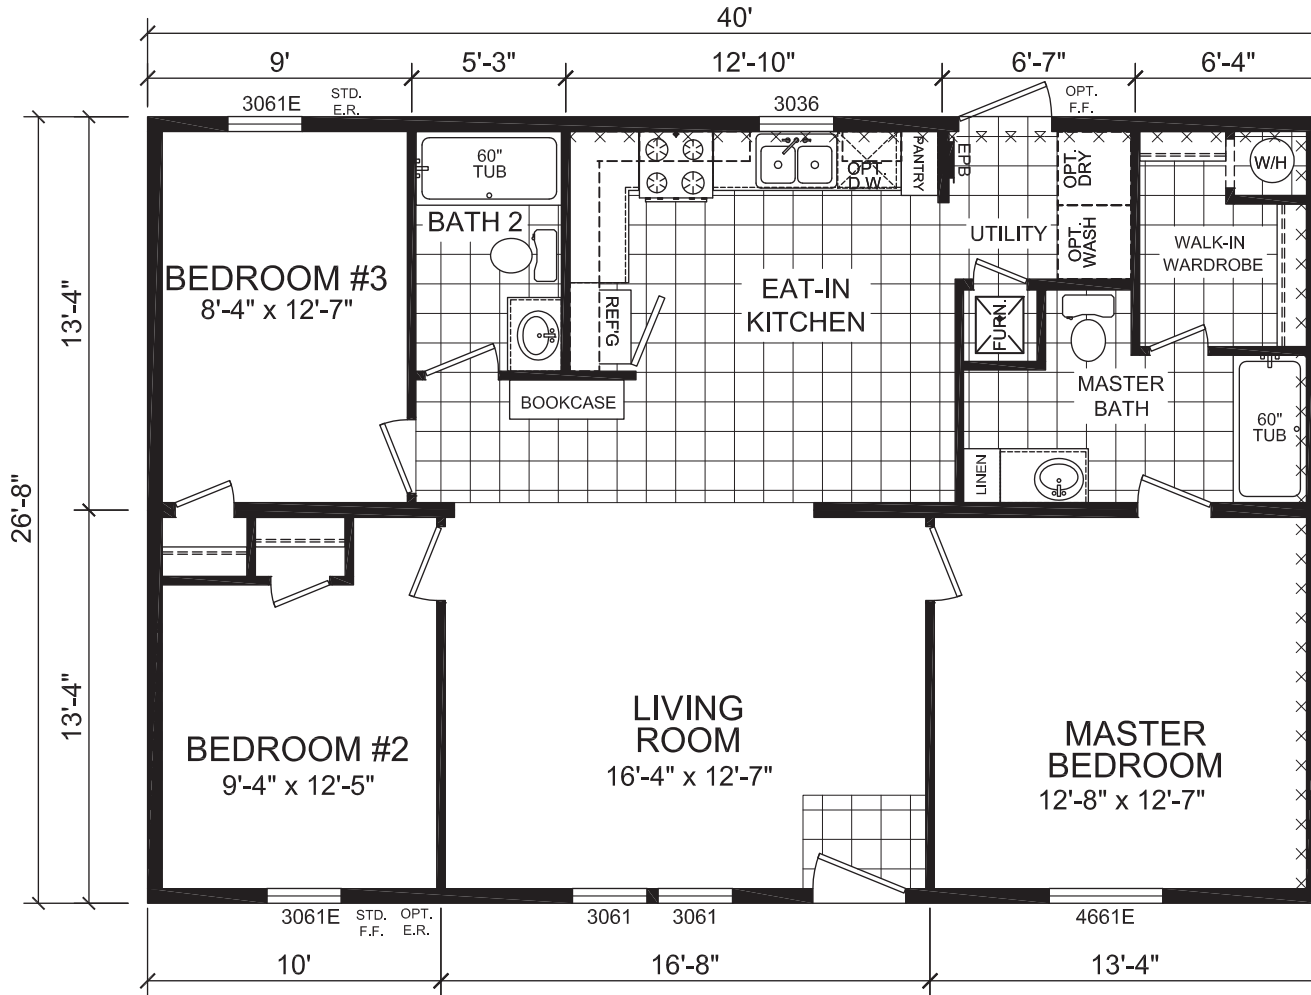

Casey

Gold Star Multi-Section Series

Factory Expo

"Factory Direct Value" HOME CENTERS

3 Bedroom, 2 Bath
Approx. 1,066 Sq. Ft.

Last Updated: 2-20-19

OPTIONAL REAR ENTRY

Factory Expo Home Centers
 6855 West 700 South
 Topeka, Indiana 46571