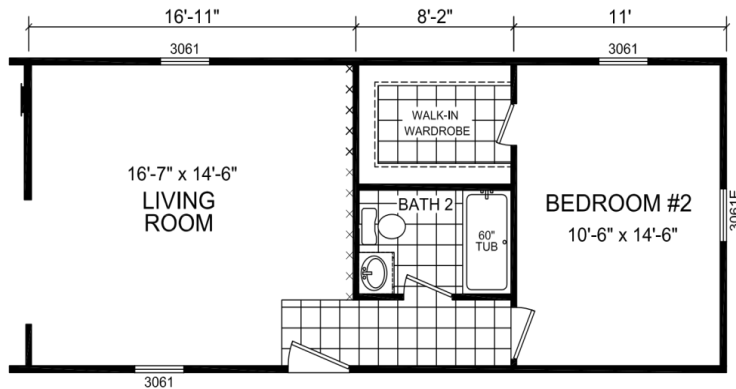

# Factory Expo

"Factory Direct Value" HOME CENTERS

3 Bedroom, 2 Bath  
Approx. 1,031 Sq. Ft.

Last Updated: 4-23-15

2 BEDROOM OPTION

Factory Expo Home Centers  
6855 West 700 South  
Topeka, Indiana 46571

I authorize Factory Expo to build my house, per this plan.