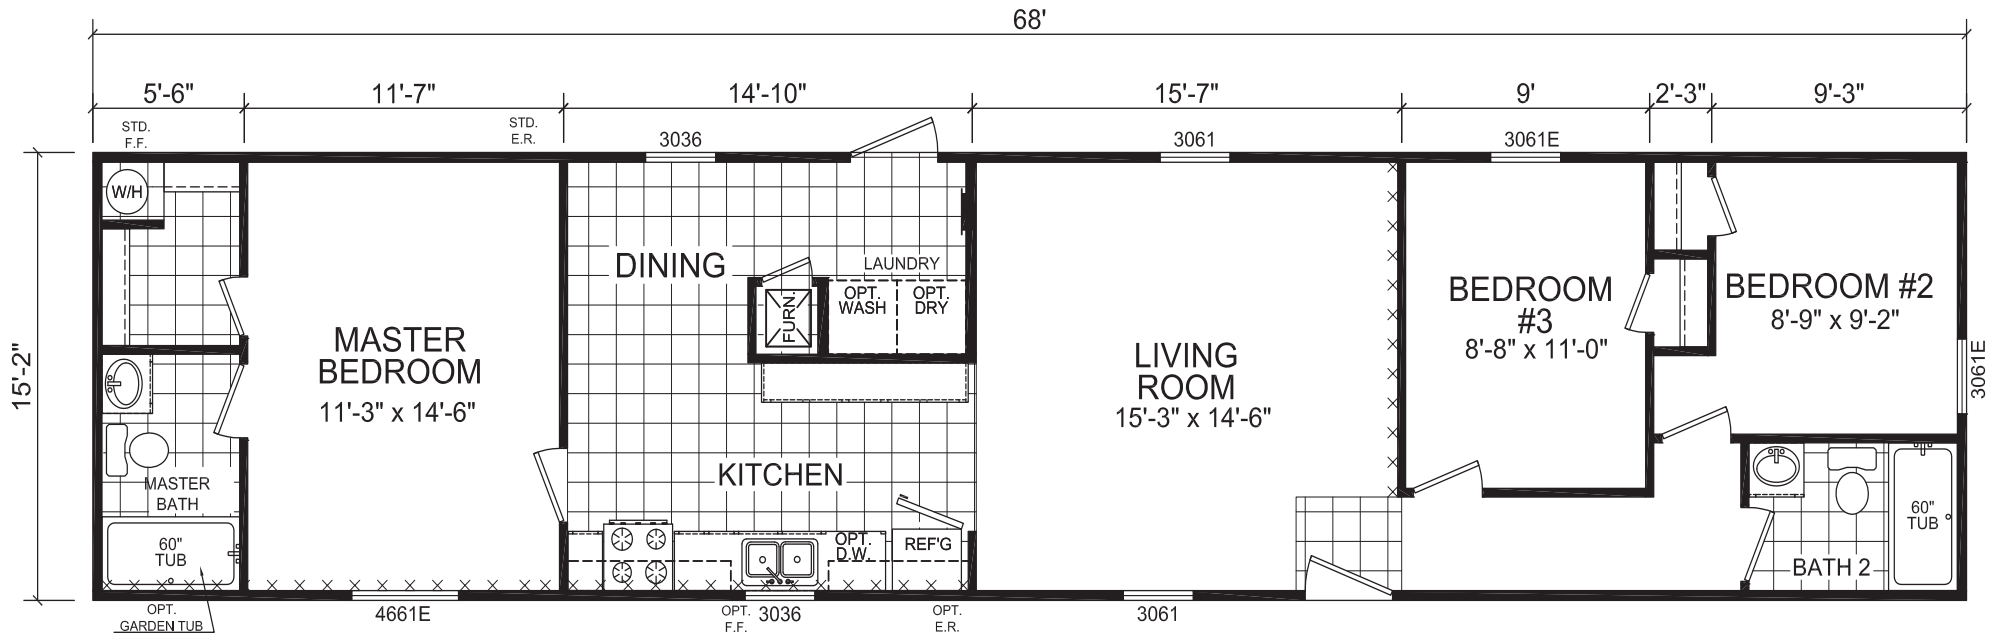

# Factory Expo

"Factory Direct Value" HOME CENTERS

3 Bedroom, 2 Bath  
Approx. 1,031 Sq. Ft.

Last Updated: 4-23-15

2 BEDROOM OPTION

Factory Expo Home Centers  
6855 West 700 South  
Topeka, Indiana 46571

I authorize Factory Expo to build my house, per this plan.